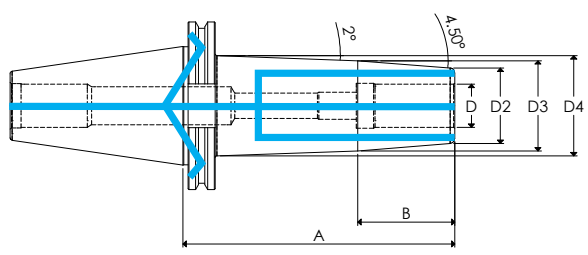

RUNOUT COOLANT BALANCE

COOLANT PORT OPTION

STANDARD TYPE

Part Number	D	A	D2	D3
CAT50-SF0250-3.15CP	1/4"	3.15"	0.83"	1.06"
CAT50-SF0375-3.15CP	3/8"	3.15"	0.94"	1.26"
CAT50-SF0500-3.15CP	1/2"	3.15"	0.94"	1.26"
CAT50-SF0625-3.15CP	5/8"	3.15"	1.06"	1.34"
CAT50-SF0750-3.15CP	3/4"	3.15"	1.30"	1.65"
CAT50-SF1000-3.94CP	1"	3.94"	1.73"	2.09"
CAT50-SF1250-3.94CP	1.1/4"	3.94"	1.73"	2.09"

METRIC

Part Number	D	A	D2	D3
CAT50-SF8-80CP	8mm	80	21	27
CAT50-SF10-80CP	10mm	80	24	32
CAT50-SF12-80CP	12mm	80	24	32
CAT50-SF16-80CP	16mm	80	27	34
CAT50-SF20-80CP	20mm	80	33	42
CAT50-SF25-100CP	25mm	100	44	53
CAT50-SF32-100CP	32mm	100	44	53

INCH

EXTENDED TYPE

Part Number	D	A	D2	D3	D4	B
CAT50-SF0250-5.12CP	1/4"	5.12"	0.83"	1.06"	1.26"	1.50"
CAT50-SF0250-6.30CP	1/4"	6.30"	0.83"	1.06"	1.35"	1.50"
CAT50-SF0375-5.12CP	3/8"	5.12"	0.94"	1.26"	1.43"	2.00"
CAT50-SF0375-6.30CP	3/8"	6.30"	0.94"	1.26"	1.51"	2.00"
CAT50-SF0500-5.12CP	1/2"	5.12"	0.94"	1.26"	1.43"	2.00"
CAT50-SF0500-6.30CP	1/2"	6.30"	0.94"	1.26"	1.51"	2.00"
CAT50-SF0625-5.12CP	5/8"	5.12"	1.06"	1.34"	1.52"	1.75"
CAT50-SF0625-6.30CP	5/8"	6.30"	1.06"	1.34"	1.60"	1.75"
CAT50-SF0750-5.12CP	3/4"	5.12"	1.30"	1.65"	1.80"	2.25"
CAT50-SF0750-6.30CP	3/4"	6.30"	1.30"	1.65"	1.88"	2.25"
CAT50-SF1000-5.12CP	1"	5.12"	1.73"	2.09"	2.23"	2.25"
CAT50-SF1000-6.30CP	1"	6.30"	1.73"	2.09"	2.32"	2.25"
CAT50-SF1250-5.12CP	1.1/4"	5.12"	1.73"	2.09"	2.23"	2.25"
CAT50-SF1250-6.30CP	1.1/4"	6.30"	1.73"	2.09"	2.32"	2.25"

Part Number	D	A	D2	D3	D4	B
CAT50-SF8-160CP	8mm	160	21	27	34.18	38.12
CAT50-SF10-160CP	10mm	160	24	32	38.29	50.83
CAT50-SF12-160CP	12mm	160	24	32	38.29	50.83
CAT50-SF16-160CP	16mm	160	27	34	40.73	44.47
CAT50-SF20-160CP	20mm	160	33	42	47.85	57.18
CAT50-SF25-160CP	25mm	160	44	53	58.85	57.18
CAT50-SF32-160CP	32mm	160	44	53	58.85	57.18