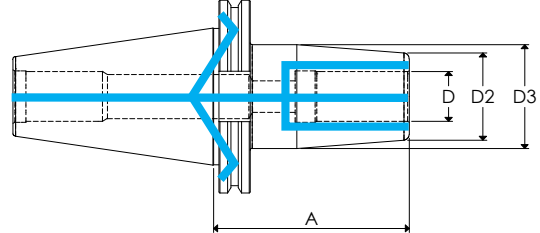

RUNOUT COOLANT BALANCE

COOLANT PORT OPTION

STANDARD TYPE

Part Number	D	A	D2	D3
CAT50-SF0250-3.15CP	1/4"	3.15"	0.83"	1.06"
CAT50-SF0375-3.15CP	3/8"	3.15"	0.94"	1.26"
CAT50-SF0500-3.15CP	1/2"	3.15"	0.94"	1.26"
CAT50-SF0625-3.15CP	5/8"	3.15"	1.06"	1.34"
CAT50-SF0750-3.15CP	3/4"	3.15"	1.30"	1.65"
CAT50-SF1000-3.94CP	1"	3.94"	1.73"	2.09"
CAT50-SF1250-3.94CP	1.1/4"	3.94"	1.73"	2.09"

METRIC

Part Number	D	A	D2	D3
CAT50-SF8-80CP	8mm	80	21	27
CAT50-SF10-80CP	10mm	80	24	32
CAT50-SF12-80CP	12mm	80	24	32
CAT50-SF16-80CP	16mm	80	27	34
CAT50-SF20-80CP	20mm	80	33	42
CAT50-SF25-100CP	25mm	100	44	53
CAT50-SF32-100CP	32mm	100	44	53

INCH

EXTENDED TYPE

Part Number	D	A	D2	D3	D4	B
CAT50-SF0250-5.12CP	1/4"	5.12"	0.83"	1.06"	1.26"	1.50"
CAT50-SF0250-6.30CP	1/4"	6.30"	0.83"	1.06"	1.35"	1.50"
CAT50-SF0375-5.12CP	3/8"	5.12"	0.94"	1.26"	1.43"	2.00"
CAT50-SF0375-6.30CP	3/8"	6.30"	0.94"	1.26"	1.51"	2.00"
CAT50-SF0500-5.12CP	1/2"	5.12"	0.94"	1.26"	1.43"	2.00"
CAT50-SF0500-6.30CP	1/2"	6.30"	0.94"	1.26"	1.51"	2.00"
CAT50-SF0625-5.12CP	5/8"	5.12"	1.06"	1.34"	1.52"	1.75"
CAT50-SF0625-6.30CP	5/8"	6.30"	1.06"	1.34"	1.60"	1.75"
CAT50-SF0750-5.12CP	3/4"	5.12"	1.30"	1.65"	1.80"	2.25"
CAT50-SF0750-6.30CP	3/4"	6.30"	1.30"	1.65"	1.88"	2.25"
CAT50-SF1000-5.12CP	1"	5.12"	1.73"	2.09"	2.23"	2.25"
CAT50-SF1000-6.30CP	1"	6.30"	1.73"	2.09"	2.32"	2.25"
CAT50-SF1250-5.12CP	1.1/4"	5.12"	1.73"	2.09"	2.23"	2.25"
CAT50-SF1250-6.30CP	1.1/4"	6.30"	1.73"	2.09"	2.32"	2.25"

Part Number	D	A	D2	D3	D4	B
CAT50-SF8-160CP	8mm	160	21	27	34.18	38.12
CAT50-SF10-160CP	10mm	160	24	32	38.29	50.83
CAT50-SF12-160CP	12mm	160	24	32	38.29	50.83
CAT50-SF16-160CP	16mm	160	27	34	40.73	44.47
CAT50-SF20-160CP	20mm	160	33	42	47.85	57.18
CAT50-SF25-160CP	25mm	160	44	53	58.85	57.18
CAT50-SF32-160CP	32mm	160	44	53	58.85	57.18