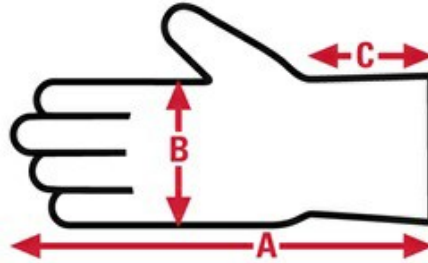

### Specification Sheet

Made In

China

Item No:	Size:	A:	B:	C:	Case Weight	UOM Weight
921S	Small	8.95	4.38	1.25	20.232 lb.	0.281
921L	Large	9.40	4.50	1.25	22.824 lb.	0.317
921M	Medium	9.25	4.45	1.25	21.456 lb.	0.298
921XL	X - Large	9.95	4.80	1.25	25.056 lb.	0.348