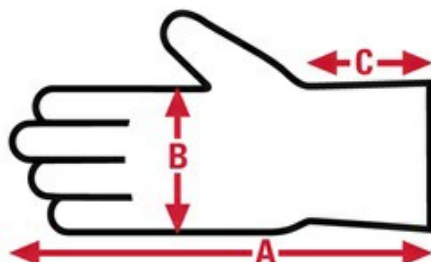

### Specification Sheet

Made In

China

Item No:	Size:	A:	B:	C:	Case Weight	UOM Weight
19251S	Small	9.63	4.58	2.50	28.560 lb.	4.760
19251XL	X - Large	10.70	5.29	2.50	33.402 lb.	5.567
19251M	Medium	10.11	5.08	2.50	29.880 lb.	4.980
19251L	Large	10.53	5.16	2.50	29.622 lb.	4.937