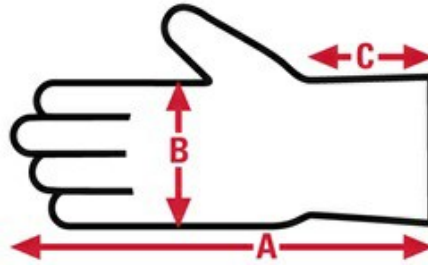

MCR
SAFETY

3413HVI

Drivers Specification Sheet

| Item No: | Size: | A: | B: | C: | Case Weight | UOM Weight |
|------------|------------|-------|------|-----|-------------|------------|
| 3413HVIXXL | XX - Large | 10.00 | 5.25 | N/A | 35.380 lb. | 3.538 |
| 3413HVIS | Small | 8.81 | 4.45 | N/A | 27.090 lb. | 2.709 |
| 3413HVIM | Medium | 9.38 | 4.75 | N/A | 23.870 lb. | 2.387 |
| 3413HVIXL | X - Large | 9.85 | 5 | N/A | 27.590 lb. | 2.759 |
| 3413HVIL | Large | 9.75 | 4.75 | N/A | 25.430 lb. | 2.543 |