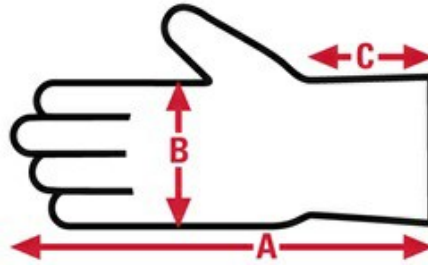

Material Group	Leather
Product Type	Drivers
Glove Size	X - Large
Material	Leather
Leather Cut	Grain
Leather Type	Pig Skin
Grade	Industrial Grade
Features	Shirred Elastic Back
Lining	Unlined
Pattern	Gunn
Thumb Style	Keystone
Thickness	0.6 - 1.4 mm
HI VIS	High Visibility

MCR
SAFETY

3413HVI

Drivers Specification Sheet

Item No:	Size:	A:	B:	C:	Case Weight	UOM Weight
3413HVIXXL	XX - Large	10.00	5.25	N/A	35.380 lb.	3.538
3413HVIS	Small	8.81	4.45	N/A	27.090 lb.	2.709
3413HVIM	Medium	9.38	4.75	N/A	23.870 lb.	2.387
3413HVIXL	X - Large	9.85	5	N/A	27.590 lb.	2.759
3413HVIL	Large	9.75	4.75	N/A	25.430 lb.	2.543