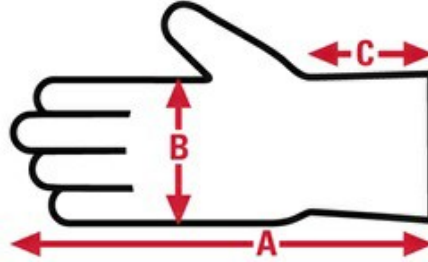

3413HVI

Drivers Specification Sheet

Item No:	Size:	A:	B:	C:	Case Weight	UOM Weight
3413HVIXXL	XX - Large	10.00	5.25	N/A	35.380 lb.	3.538
3413HVIS	Small	8.81	4.45	N/A	27.090 lb.	2.709
3413HVIM	Medium	9.38	4.75	N/A	23.870 lb.	2.387
3413HVIXL	X - Large	9.85	5	N/A	27.590 lb.	2.759
3413HVIL	Large	9.75	4.75	N/A	25.430 lb.	2.543