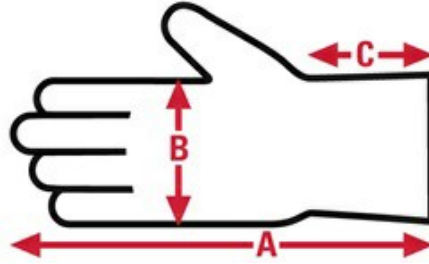

**MCR
SAFETY**

7100C

Jersey

Specification Sheet

PRODUCT DESCRIPTION:

Brown jersey gloves have been used for generations as a light weight, comfortable option for light duty. Brown jersey gloves are available in many weights, patterns, and even some with dots for grip. The 7100C is a deluxe heavy weight clute pattern glove. The cotton/polyester blend is excellent for laundering.

FEATURES:

- Deluxe Heavy Weight Brown Jersey
- Clute Pattern
- Knit Wrist

APPLICATIONS:

Construction, Landscaping, Farming

TECHNICAL DATA FOR: 7100C

Material Group	Cotton
Product Type	Jersey
Glove Size	Large
Material	Jersey
Pattern	Clute
Made In	China

MCR
SAFETY

7100C

Jersey
Specification Sheet

Item No:	Size:	A:	B:	C:	Case Weight	UOM Weight
7100C	Large	9.50	5	2.50	36.150 lb.	1.446

MCR Safety - 1255 Schilling Blvd. W. - Collierville, TN 38017 - USA

Phone: 901-795-5810 - Toll Free: 800-955-6887 - Fax: 800-999-3908 - Web: www.mcrcsafety.com