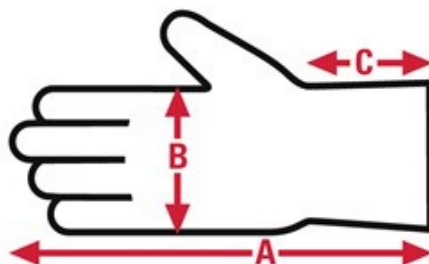

**FEATURES:**

- Regular Weight Green Cotton Canvas
- 8 ounce
- Black PVC Dots on Palm and Thumb
- Clute Pattern, Knit Wrist

**APPLICATIONS:**

Agriculture, Carpentry, Construction, Landscaping, Material Handling, Warehousing

**TECHNICAL DATA FOR: 8808G**

|                       |          |
|-----------------------|----------|
| <b>Material Group</b> | Cotton   |
| <b>Size</b>           | Large    |
| <b>Material</b>       | Canvas   |
| <b>Pattern</b>        | Clute    |
| <b>Thumb Style</b>    | Straight |