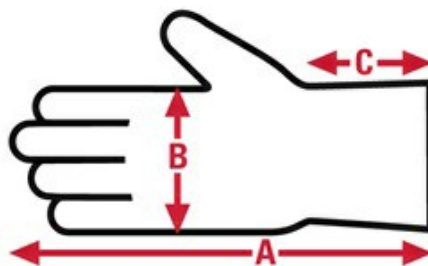

## TECHNICAL DATA FOR: 926XL

<b>Series</b>	MCR Safety Multi-Task
<b>Material Group</b>	Multi-Task
<b>Product Type</b>	Multi-Task
<b>Glove Size</b>	X - Large
<b>Material</b>	Synthetic
<b>Leather Cut</b>	Suede Synthetic
<b>Leather Type</b>	Synthetic
<b>Grade</b>	Premium
<b>Features</b>	Waterproof
<b>Insulated</b>	Insulated
<b>Lining</b>	Thermosock
<b>Pattern</b>	Gunn
<b>Thumb Style</b>	Wing

**MCR**  
SAFETY

**926**

**MCR Safety Multi-Task  
Multi-Task  
Specification Sheet**

**HI VIS** High Visibility

**Made In** China

Item No:	Size:	A:	B:	C:	Case Weight	UOM Weight
926XXL	XX - Large	10.10	4.85	1.25	22.032 lb.	0.306
926L	Large	9.40	4.50	1.25	21.744 lb.	0.302
926S	Small	8.95	4.38	1.25	19.872 lb.	0.276
926XL	X - Large	9.95	4.80	1.25	22.896 lb.	0.318
926M	Medium	9.25	4.45	1.25	21.384 lb.	0.297