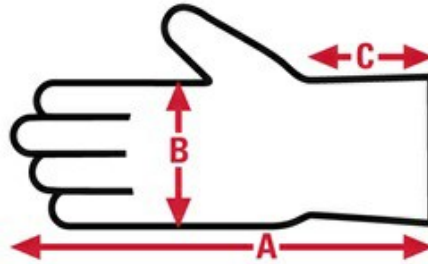

FEATURES:

- Fingerless glove
- 7 gauge 100% Dupont Kevlar®
- Plain shell
- Regular weight
- CPPT cut level 3

APPLICATIONS:

Manufacturing, Food service, Glass handling, HVAC, Warehousing

TECHNICAL DATA FOR: 9373XL

Material Group

Strings

ANSI Cut

ANSI Cut A3

MCR Safety - 1255 Schilling Blvd. W. - Collierville, TN 38017 - USA

Phone: 901-795-5810 - Toll Free: 800-955-6887 - Fax: 800-999-3908 - Web: www.mcrcsafety.com

©2018 MCR Safety - All Rights Reserved

MCR
SAFETY

9373

**Cut Protection
Specification Sheet**

Product Type Cut Protection
Glove Size X - Large
Gauge 7 Gauge
Material Kevlar

Made In Mexico

Item No:	Size:	A:	B:	C:	Case Weight	UOM Weight
9373XL	X - Large	8.750	4.375	N/A	17.076 lb.	1.423
9373S	Small	7.500	3.875	N/A	13.656 lb.	1.138
9373M	Medium	8.000	4.188	N/A	14.724 lb.	1.227
9373L	Large	8.375	4.250	N/A	15.552 lb.	1.296