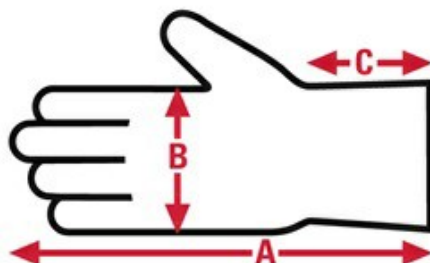

FTKV350

Flex Tuff

**Cut Protection
Specification Sheet**

Item No:	Size:	A:	B:	C:	Case Weight	UOM Weight
FTKV350M	Medium	9.370	3.94	3.15	30.060 lb.	2.505
FTKV350S	Small	8.66	3.74	2.95	26.316 lb.	2.193
FTKV350L	Large	10.040	4.13	3.54	33.264 lb.	2.772
FTKV350XL	X - Large	10.700	4.33	3.620	14.520 lb.	1.210

MCR Safety - 1255 Schilling Blvd. W. - Collierville, TN 38017 - USA

Phone: 901-795-5810 - Toll Free: 800-955-6887 - Fax: 800-999-3908 - Web: www.mcrcsafety.com

©2018 MCR Safety - All Rights Reserved