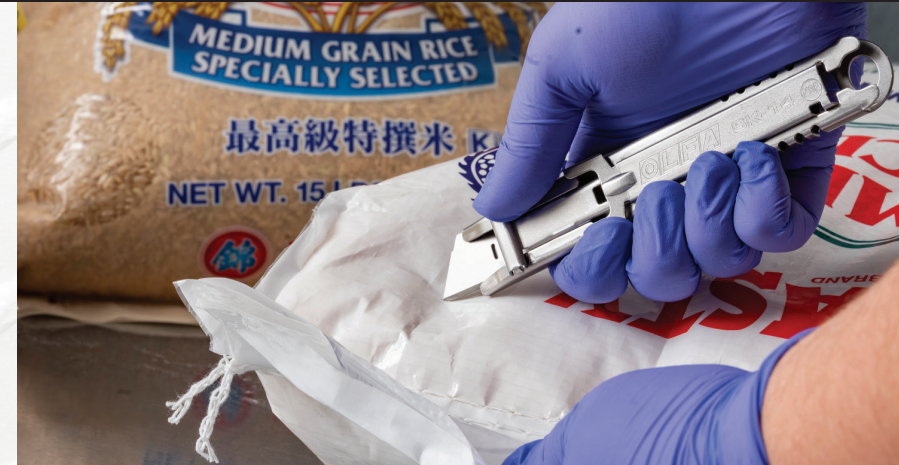

OLFA NORTH AMERICA
www.olfahandtools.com
1-833-663-OLFA (6532)
L-0004

SAFETY IN YOUR HANDS