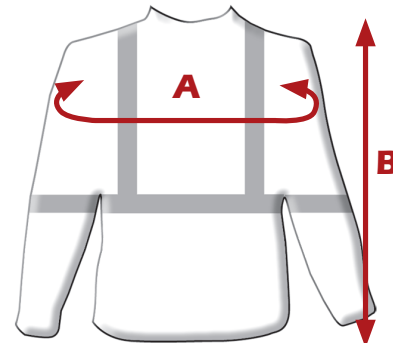

This document is the property of PIP and the information contained herein is proprietary to PIP.