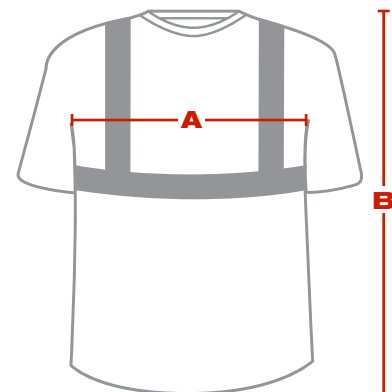

PROTECTIVE INDUSTRIAL PRODUCTS, INC. | BRINGING THE BEST OF THE WORLD TO YOU®

AMERICAS: (800) 262-5755 • (518) 861-0133 | EUROPE: +34-96182-41-48 | AMEA: (ASIA, MIDDLE EAST, AFRICA) 852-2475-9228 | www.pipglobal.com

This document and the information contained herein is the property of Protective Industrial Products, Inc. (PIP) and may not be used or reproduced without permission. Product users should conduct all appropriate testing or other evaluations to determine the suitability of PIP products for a particular purpose or use within a particular environment. PIP DISCLAIMS ALL WARRANTIES OTHER THAN AS EXPRESSLY PROVIDED.