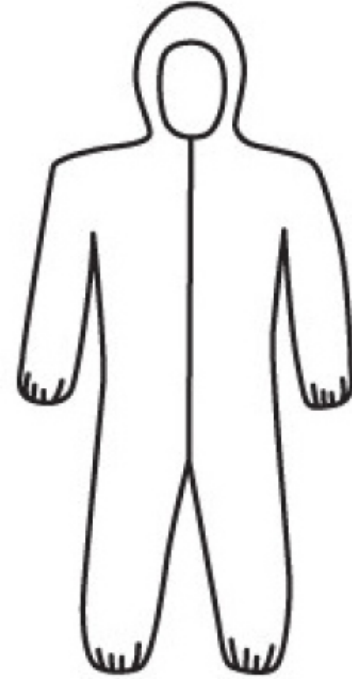

### SIZES

Medium, Large, XLarge, 2XLarge, 3XLarge, 4XLarge, 5XLarge

### DIMENSIONS

ITEM SIZE	CHEST	NECK	LEG INSEAM	ZIPPER HOOD FOR OPENING	HOOD HEIGHT	WAISTBAND STRETCH LENGTH	SLEEVE LENGTH TO ELBOW	BODY LENGTH	SLEEVE LENGTH TO ANKLE	LEG OPENING	WAISTBAND REST	
Medium	24.4"	23.6"	28"	27.6"	13.4"	18.9"	32.7"	22.8"	36.6"	7.1"	9.8"	12.2"
Large	26"	23.6"	29.1"	29.9"	13.4"	20.5"	33.5"	22.8"	38.2"	7.1"	9.8"	13"
XLarge	27.6"	23.6"	29.5"	29.9"	13.4"	22.8"	35"	22.8"	40.2"	7.1"	10.6"	13.8"
2XLarge	29.1"	23.6"	30.3"	29.9"	13.4"	25.2"	35.8"	24.4"	41.3"	7.1"	11.4"	14.6"
3XLarge	31.5"	23.6"	31.5"	31.9"	13.4"	25.6"	37"	24.4"	43.3"	7.5"	11.4"	14.6"
4XLarge	33.1"	23.6"	32.7"	31.9"	13.4"	26"	37.4"	25.2"	45.7"	7.5"	11.4"	14.6"
5XLarge	34.6"	23.6"	33.5"	31.9"	13.4"	26"	38.2"	25.2"	46.5"	7.5"	11.4"	14.6"