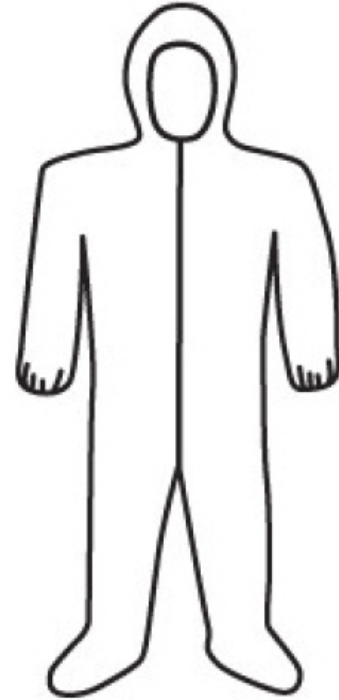

SPEC SHEET

POSIWEAR C3859 WHITE 45G SMS COVERALL HOOD & BOOT

45g SMS technology. Three layers of protection providing a high level of breathability and protection against dry particulates and water based light liquid sprays and splashes.

APPLICATIONS

- Industrial manufacturing
- paper industry
- food processing or where heavy dust environments are present.

SPEC DETAILS

COLOR PATTERN	WHITE
BASE MATERIAL	3 layers SMS

CARE INSTRUCTIONS

N/A - One Time Use Product

SIZES

Medium, Large, XLarge, 2XLarge, 3XLarge, 4XLarge, 5XLarge

DIMENSIONS

ITEM SIZE	ZIPPER FOR OPENING	BOOT LENGTH	BOOT HEIGHT	LEG INSEAM	NECK OPENING	SLEEVE LENGTH TO ELBOW	ELBOW TO WRIST	WRIST TO TRETCH	LEG OPENING	HOOD HEIGHT	HOOD AT CHEST	BODY LENGTH	
Medium	27.6"	14.6"	7.9"	28"	23.6"	7.1"	22.8"	32.7"	9.8"	13.4"		36.6"	24.4"
Large	29.9"	14.6"	7.9"	29.1"	23.6"	7.1"	22.8"	33.5"	9.8"	13.4"		38.2"	26"
XLarge	29.9"	14.6"	7.9"	29.5"	23.6"	7.1"	22.8"	35"	10.6"	13.4"		40.2"	27.6"
2XLarge	29.9"	16.1"	7.9"	30.3"	23.6"	7.1"	24.4"	35.8"	11.4"	13.4"		41.3"	29.1"
3XLarge	31.9"	16.1"	7.9"	31.5"	23.6"	7.5"	24.4"	37"	11.4"	13.4"		43.3"	31.5"
4XLarge	31.9"	16.1"	7.9"	32.7"	23.6"	7.5"	25.2"	37.4"	11.4"	13.4"		45.7"	33.1"
5XLarge	31.9"	16.1"	7.9"	33.5"	23.6"	7.5"	25.2"	38.2"	11.4"	13.4"		46.5"	34.6"