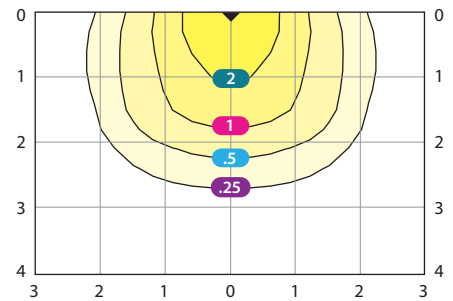

- Available with 0 - 10V Dimming
- Can be Used as Downlight or Uplight
- 5-Year, No-Compromise Warranty

SLIM™ 26

REPLACES 175W MH / Mounting Height up to 22 ft.

Input Watts @ 120V	30
Output Lumens	3516
Lumens per Watt	118
Color Accuracy (CRI)	71
Correlated Color Temp. (Nominal CCT)	5000K

Values shown for cool temperature. Visit rabweb.com for neutral and warm.

26W (Cool Light) @ 22' Mounting Height

15' Scale • Values Shown in Footcandles

SLIM™ 18

REPLACES 100W MH / Mounting Height up to 14 ft.