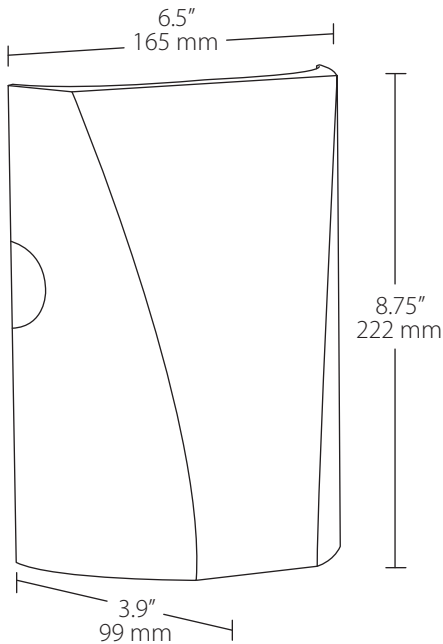

Values shown for cool temperature. Visit rabweb.com for neutral and warm.

26W (Cool Light) @ 22' Mounting Height

15' Scale • Values Shown in Footcandles

SLIM™ 18

REPLACES 100W MH / Mounting Height up to 14 ft.

18W (Cool Light) @ 14' Mounting Height

15' Scale • Values Shown in Footcandles

SLIM™ 12

REPLACES 70W MH / Mounting Height up to 8 ft.

Input Watts @ 120V	16
Output Lumens	1978
Lumens per Watt	125
Color Accuracy (CRI)	71
Correlated Color Temp. (Nominal CCT)	5000K

Values shown for cool temperature. Visit rabweb.com for neutral and warm.

12W (Cool Light) @ 8' Mounting Height

15' Scale • Values Shown in Footcandles

Specifications

UL Listing: Suitable for wet locations. Suitable for mounting within 4' of the ground.

Dimensions and weight

Weight:
4.5 lbs.

Ordering information

Product Family	Wattage	Color Temp	Finish	Options
SLIM				
	12 12W	Blank 5000K	Blank Bronze	/D10 0-10V dimming
	18 18W	N 4000K	W White	
	26 26W	Y 3000K		