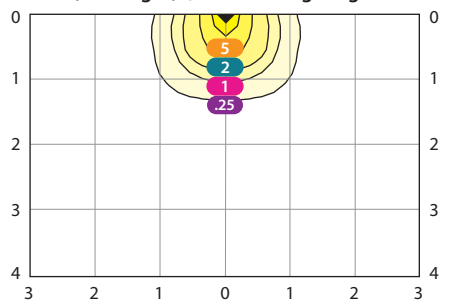

18W (Cool Light) @ 14' Mounting Height

15' Scale • Values Shown in Footcandles

SLIM™ 12

REPLACES 70W MH / Mounting Height up to 8 ft.

Input Watts @ 120V	16
Output Lumens	1978
Lumens per Watt	125
Color Accuracy (CRI)	71
Correlated Color Temp. (Nominal CCT)	5000K

Values shown for cool temperature. Visit rabweb.com for neutral and warm.

12W (Cool Light) @ 8' Mounting Height

15' Scale • Values Shown in Footcandles

Specifications

UL Listing: Suitable for wet locations. Suitable for mounting within 4' of the ground.