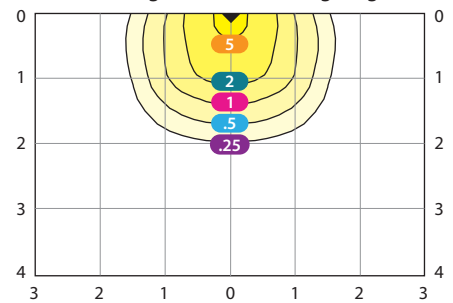

18W (Cool Light) @ 14' Mounting Height

15' Scale • Values Shown in Footcandles

SLIM™ 12

REPLACES 70W MH / Mounting Height up to 8 ft.

Input Watts @ 120V	16
Output Lumens	1978
Lumens per Watt	125
Color Accuracy (CRI)	71
Correlated Color Temp. (Nominal CCT)	5000K

Values shown for cool temperature. Visit rabweb.com for neutral and warm.