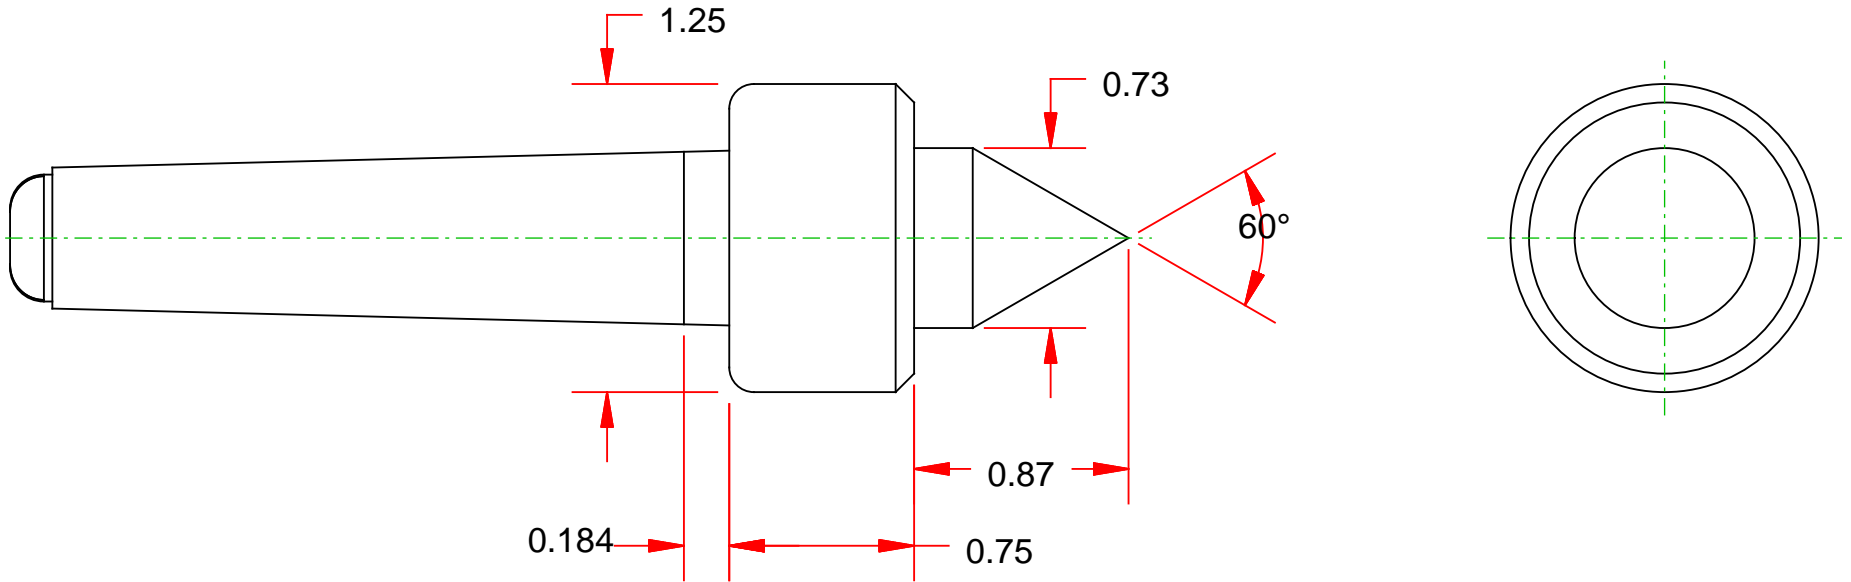

Compliments of Riten Industries

1-800-338-0027

PART NAME

Super Accurate Live Centers

PART NUMBER

12102