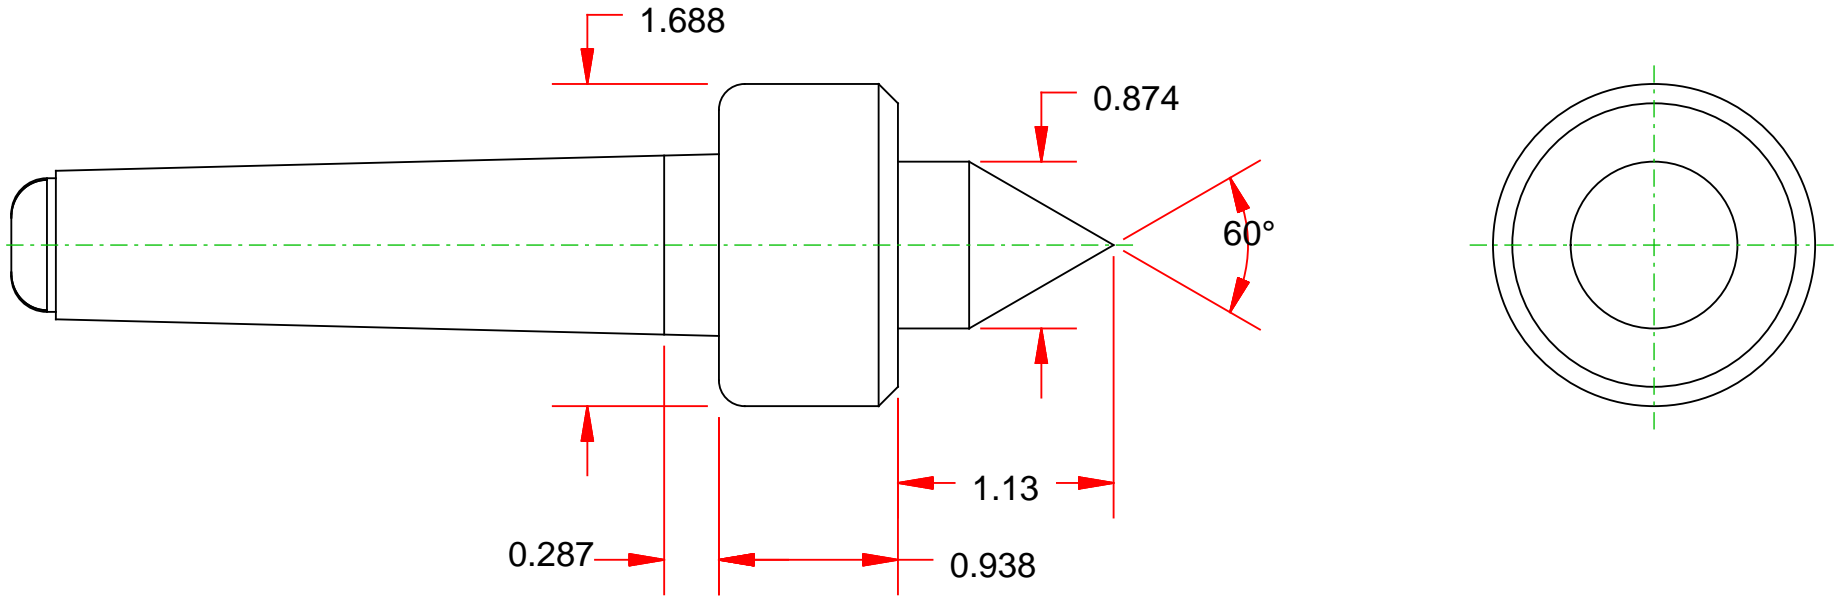

Compliments of Riten Industries

1-800-338-0027

PART NAME

Super Accurate Live Centers

PART NUMBER

12103