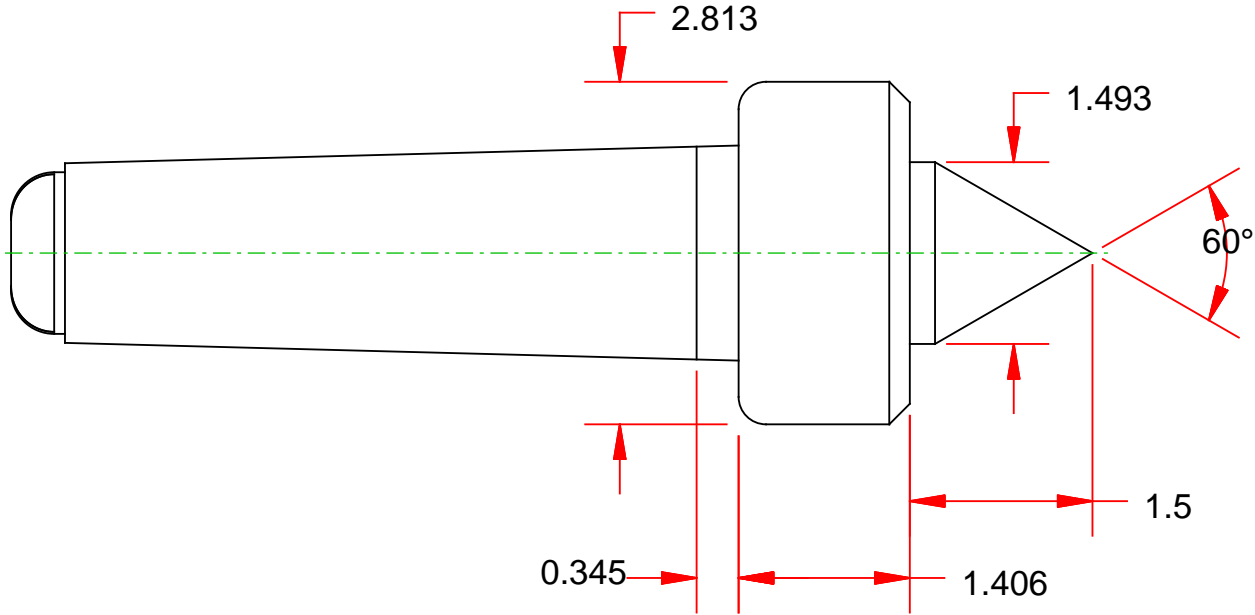

Compliments of Riten Industries

1-800-338-0027

PART NAME

Super Accurate Live Centers

PART NUMBER

12105