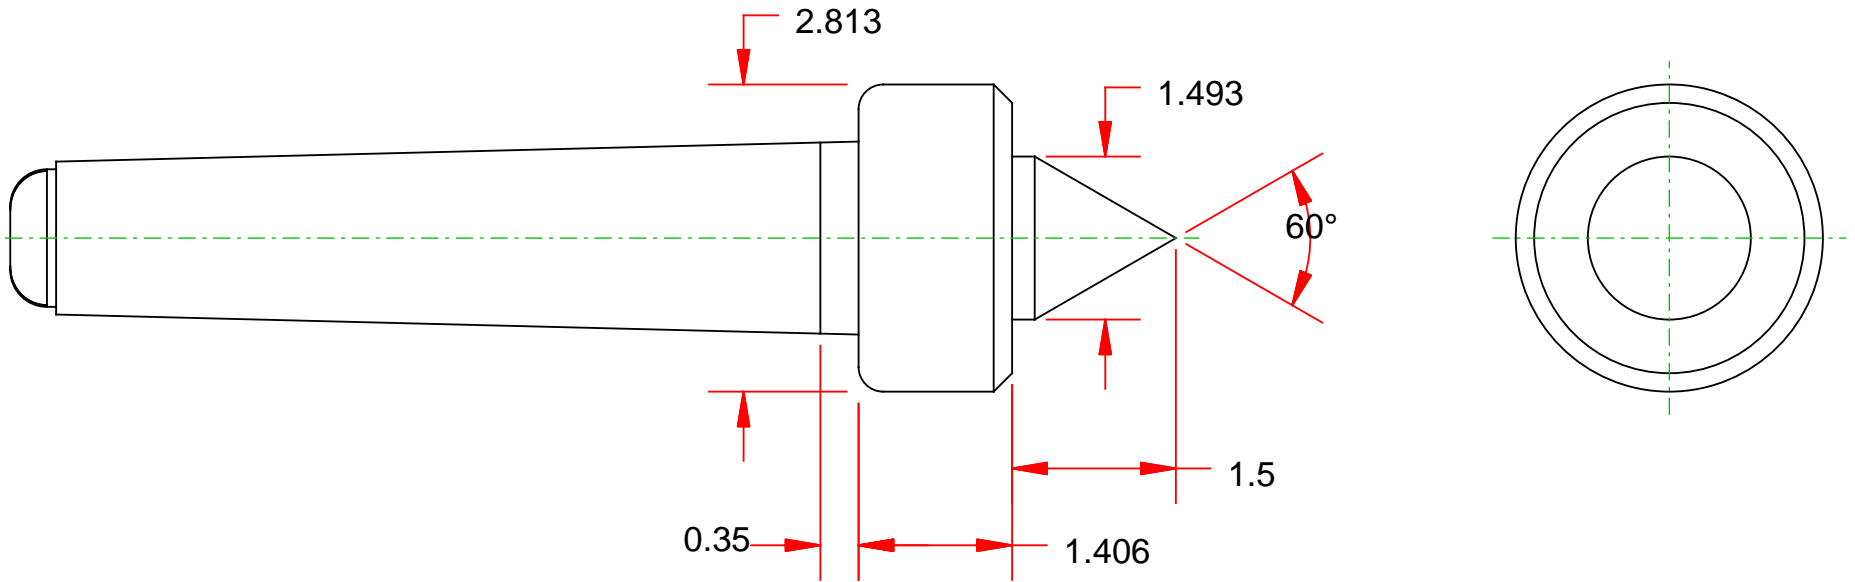

Compliments of Riten Industries

1-800-338-0027

PART NAME

Super Accurate Live Centers

PART NUMBER

12214