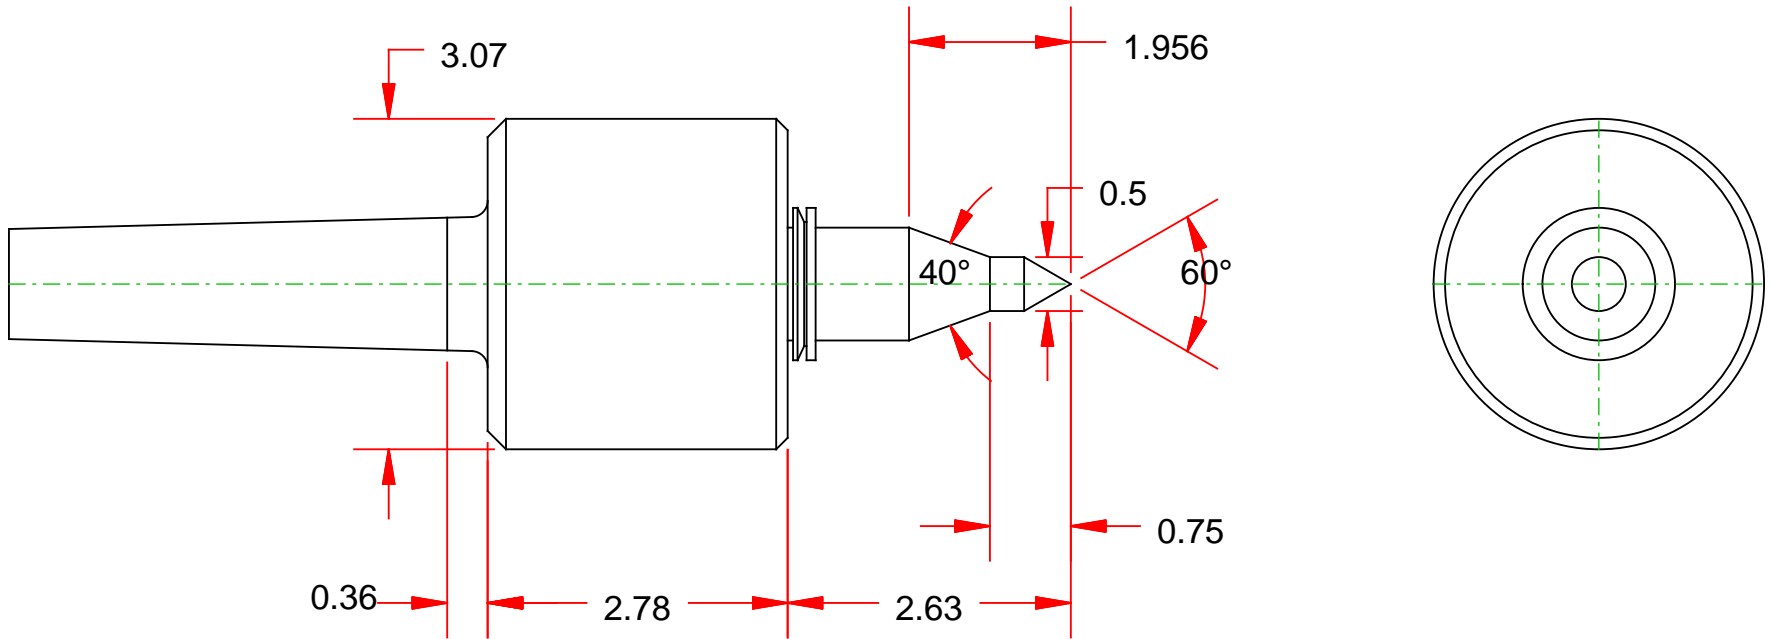

Compliments of Riten Industries

1-800-338-0027

PART NAME

CNC High RPM Sprint Live Centers, Long Point

PART NUMBER

14104