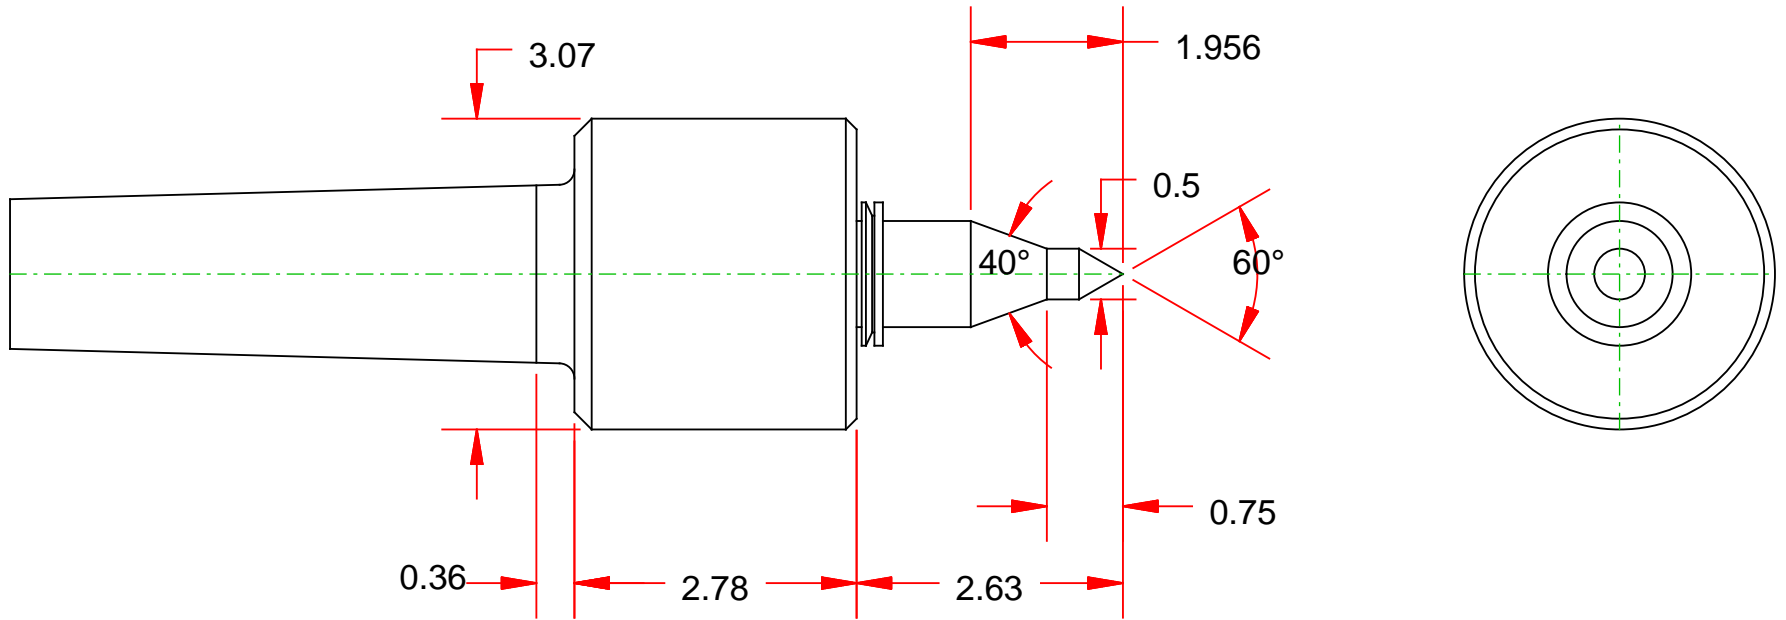

Compliments of Riten Industries

1-800-338-0027

PART NAME

CNC High RPM Sprint Live Centers, Long Point

PART NUMBER

14105