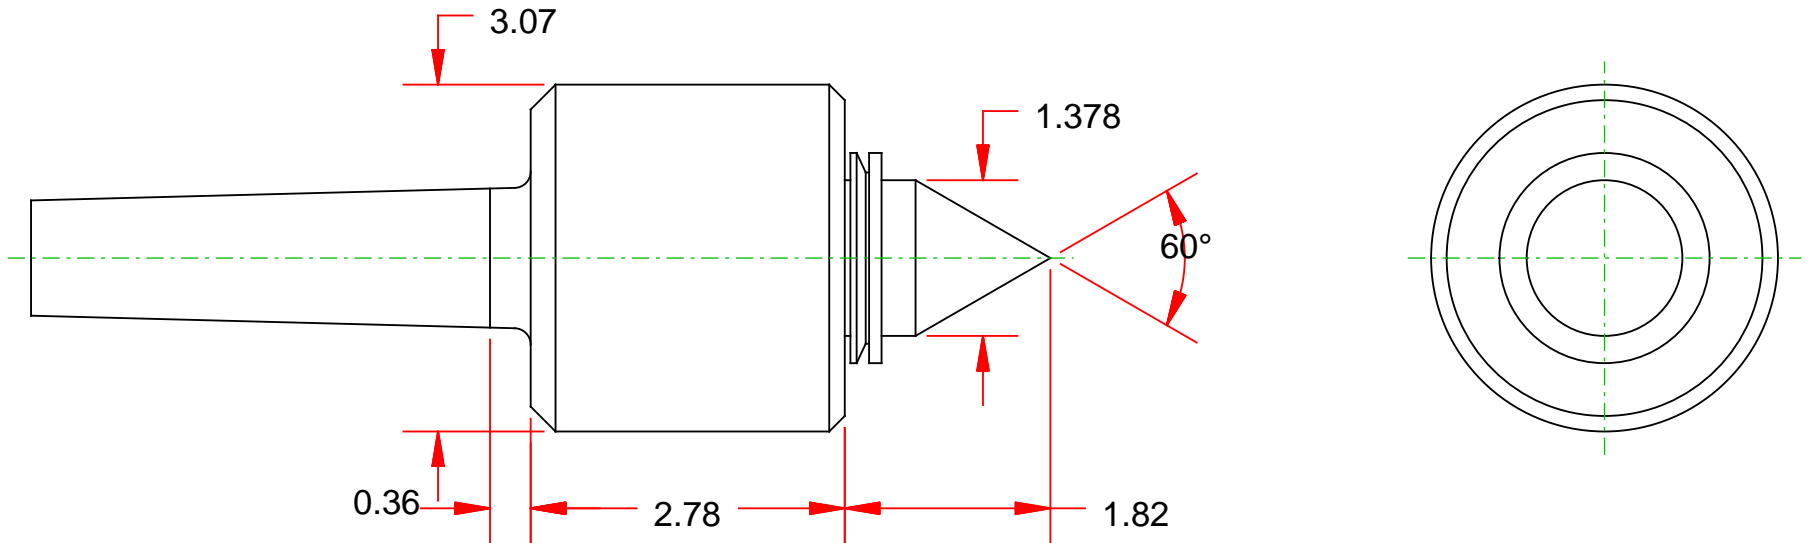

Compliments of Riten Industries

1-800-338-0027

PART NAME

CNC High RPM Sprint Live Centers, Standard Points

PART NUMBER

14604