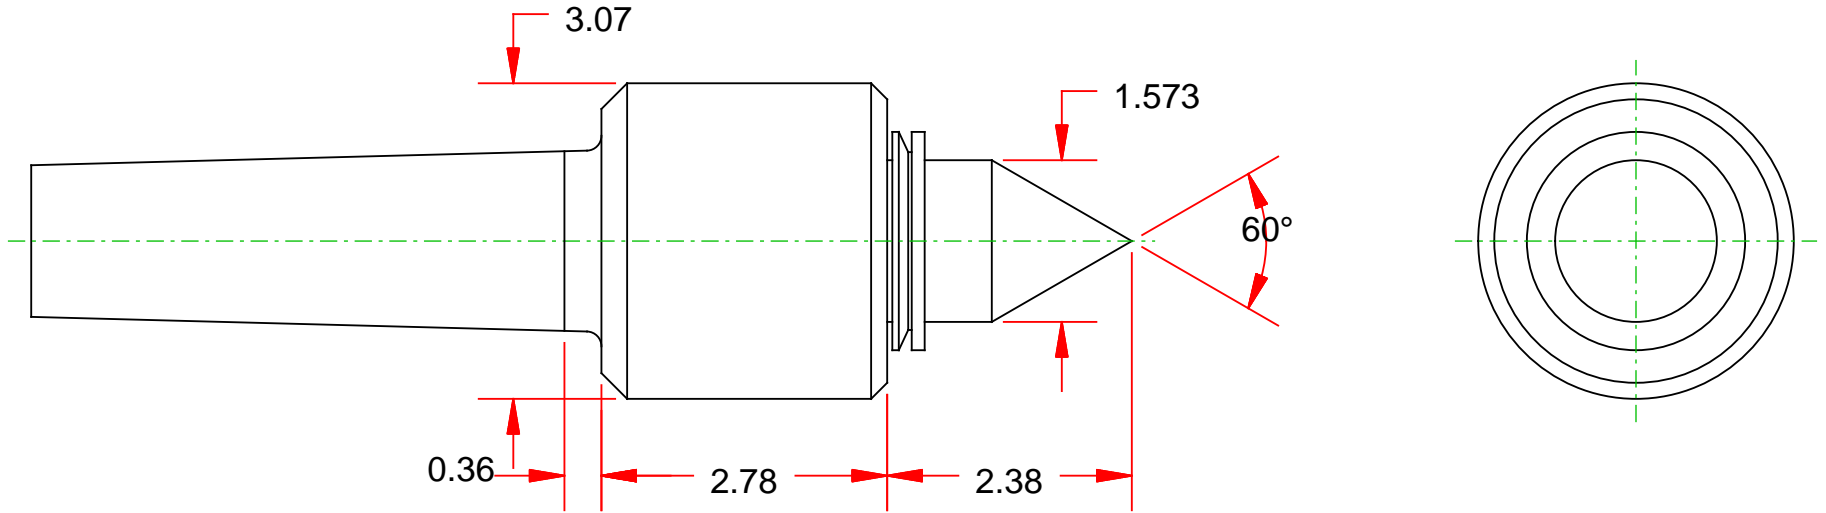

Compliments of Riten Industries

1-800-338-0027

PART NAME

CNC High RPM Sprint Live Centers, Standard Points

PART NUMBER

14605