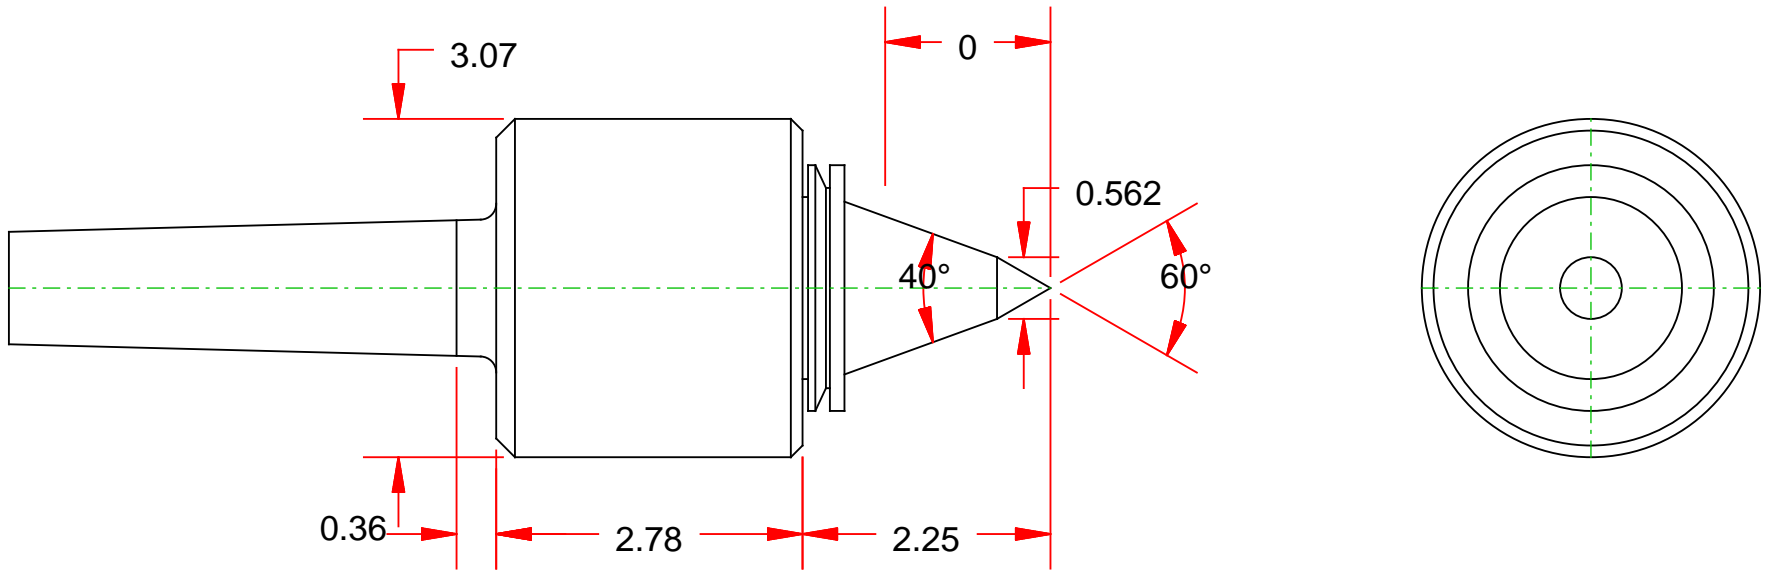

Compliments of Riten Industries

1-800-338-0027

PART NAME

CNC High RPM Sprint Live Centers, Long Point

PART NUMBER

14904