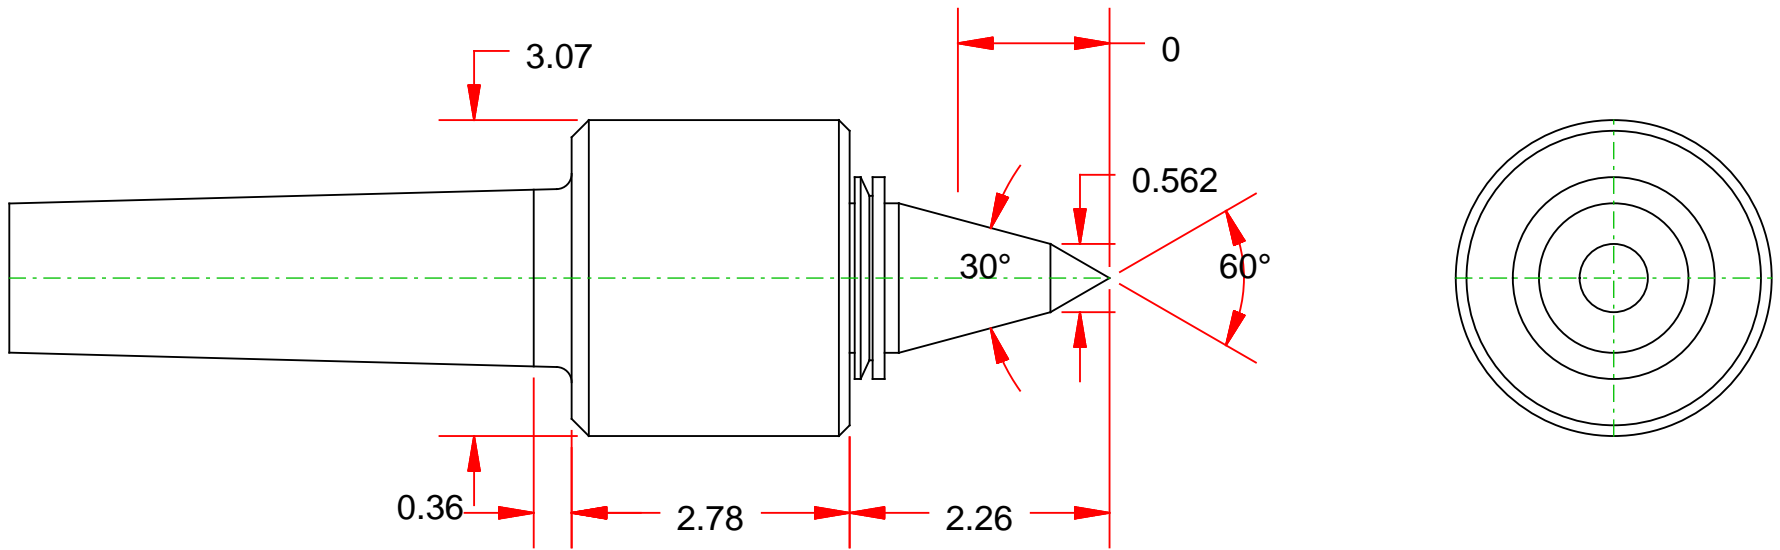

Compliments of Riten Industries

1-800-338-0027

PART NAME

CNC High RPM Sprint Live Centers,Tracer Point

PART NUMBER

14905