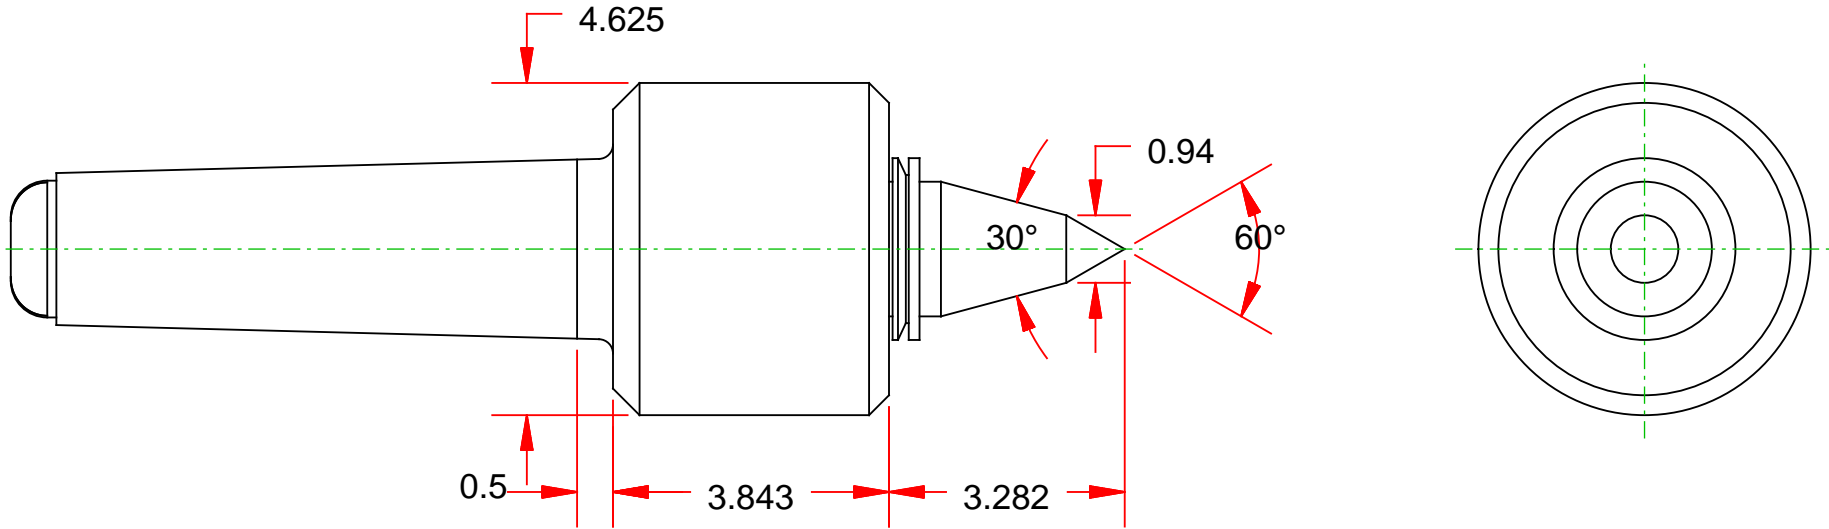

Compliments of Riten Industries

1-800-338-0027

PART NAME

Tracer Points

PART NUMBER

16106