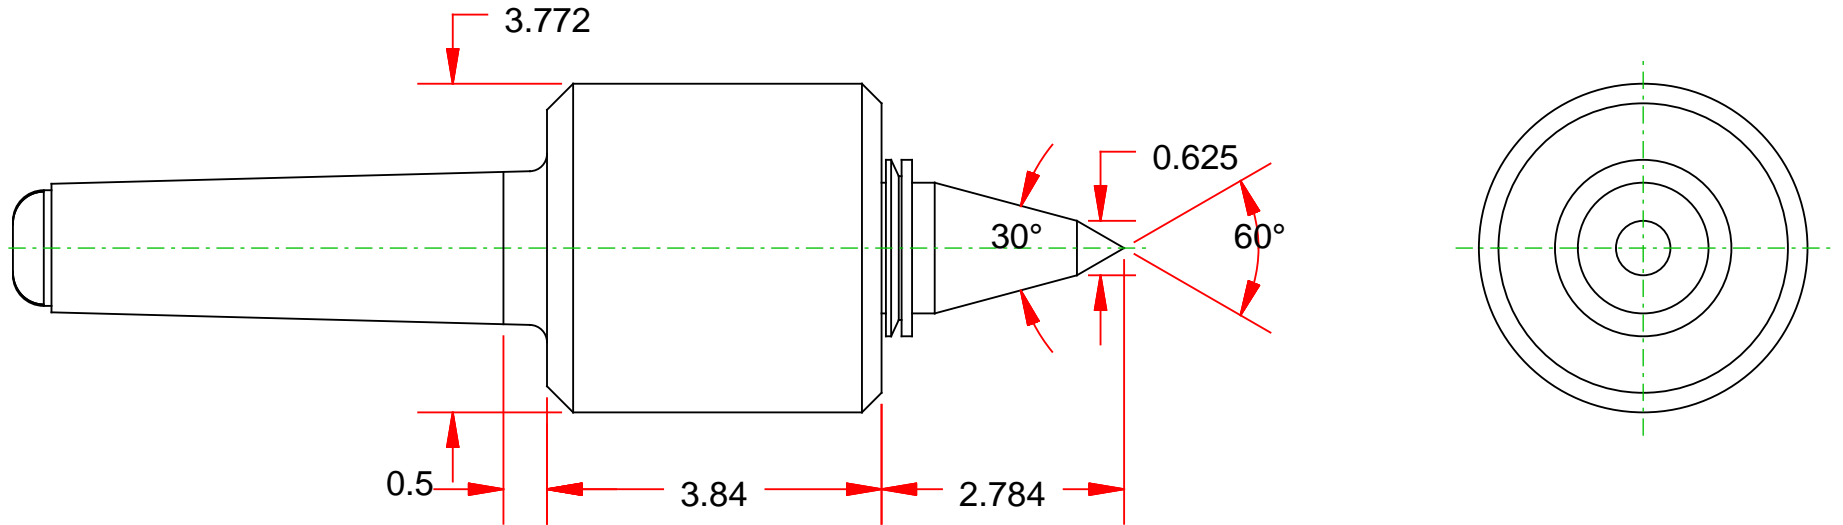

Compliments of Riten Industries

1-800-338-0027

PART NAME

Tracer Points

PART NUMBER

16195