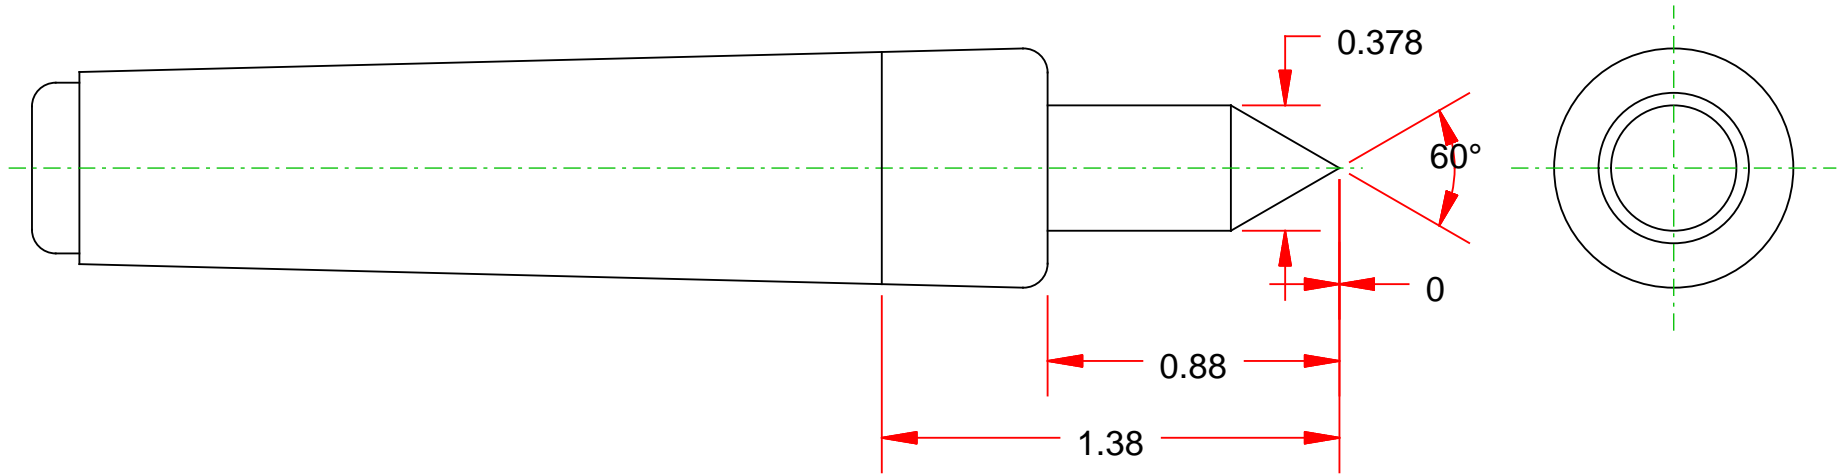

Compliments of Riten Industries

1-800-338-0027

PART NAME

Standard Spring Loaded Live Centers

PART NUMBER

17102