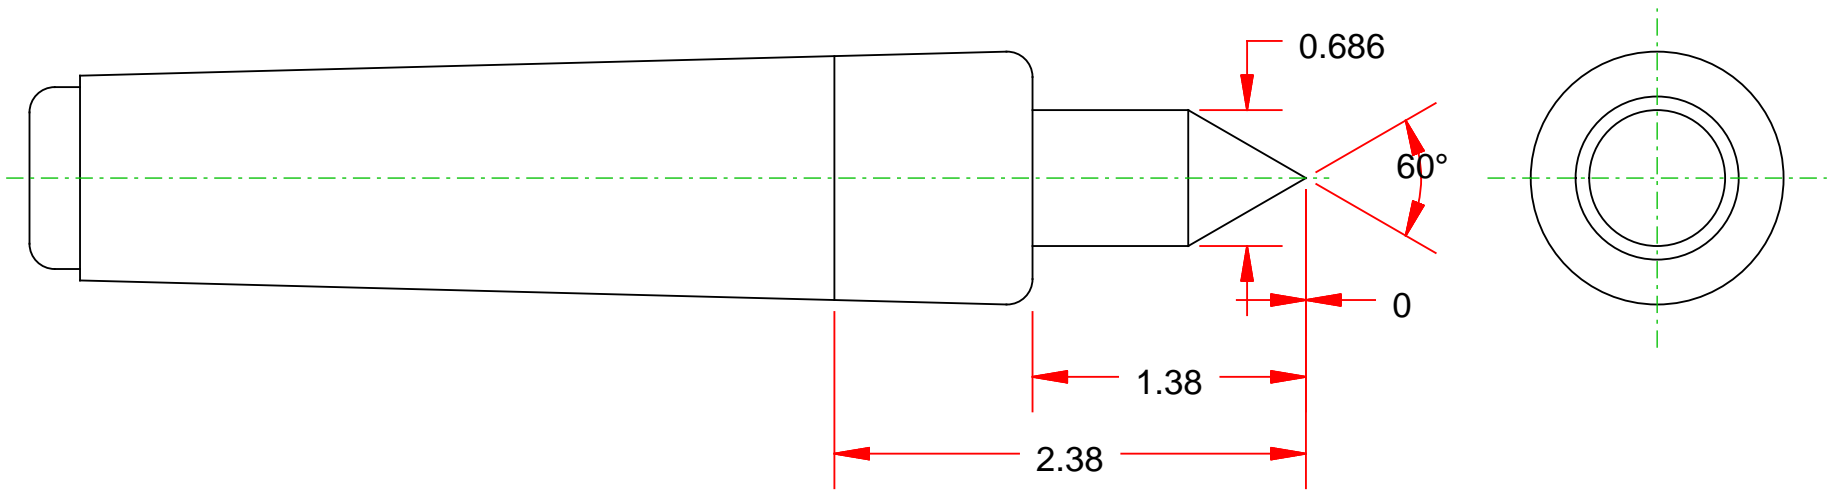

Compliments of Riten Industries

1-800-338-0027

PART NAME

Standard Spring Loaded Live Centers

PART NUMBER

17104