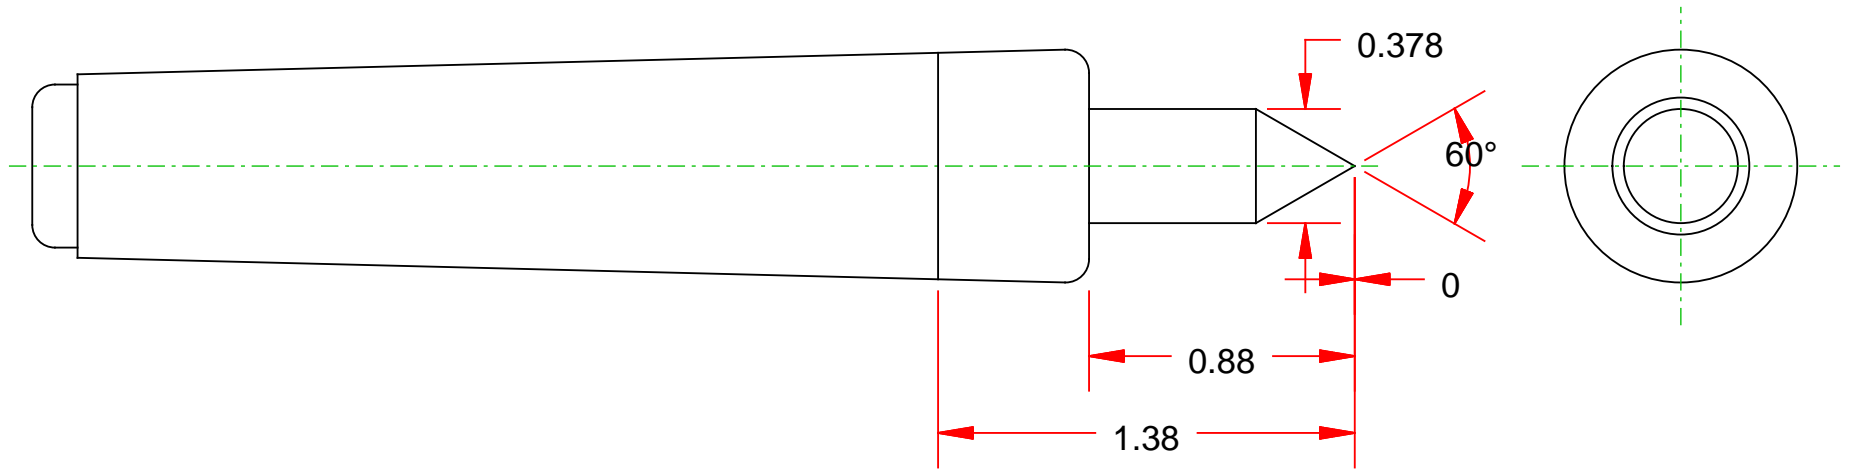

Compliments of Riten Industries

1-800-338-0027

PART NAME

Standard Spring Loaded Live Centers

PART NUMBER

17206