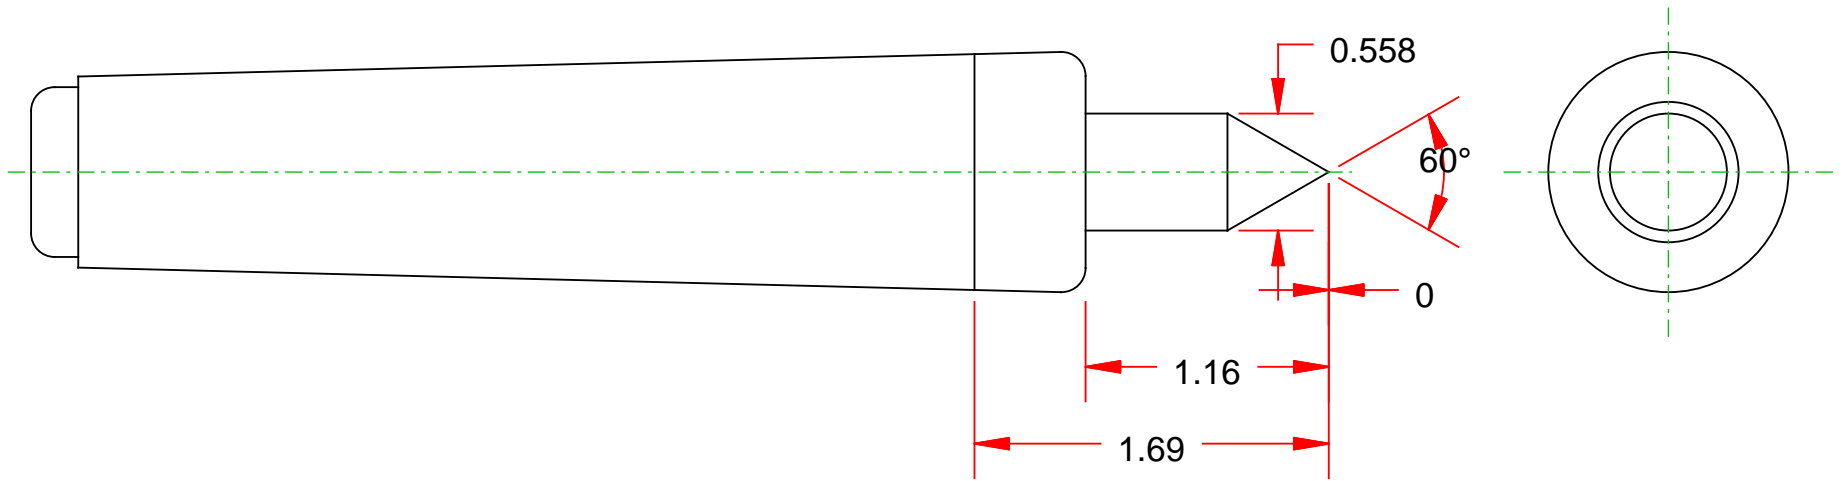

Compliments of Riten Industries

1-800-338-0027

PART NAME

Standard Spring Loaded Live Centers

PART NUMBER

17209