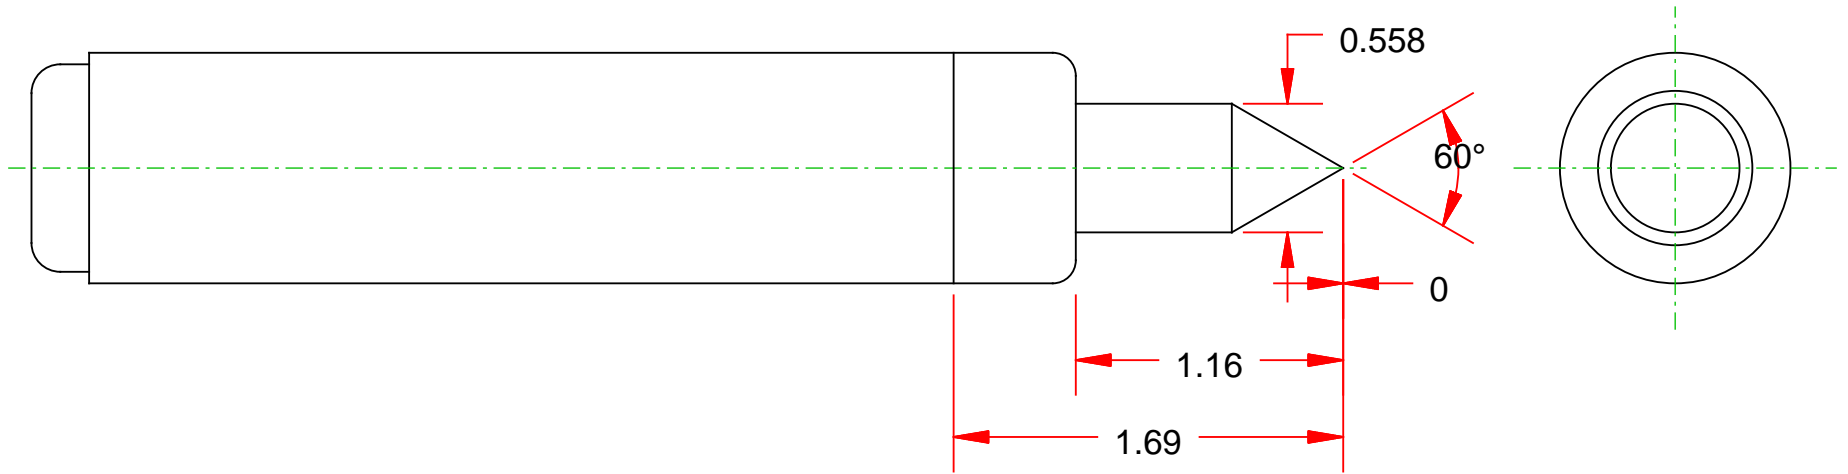

Compliments of Riten Industries

1-800-338-0027

PART NAME

Standard Spring Loaded Live Centers

PART NUMBER

17303