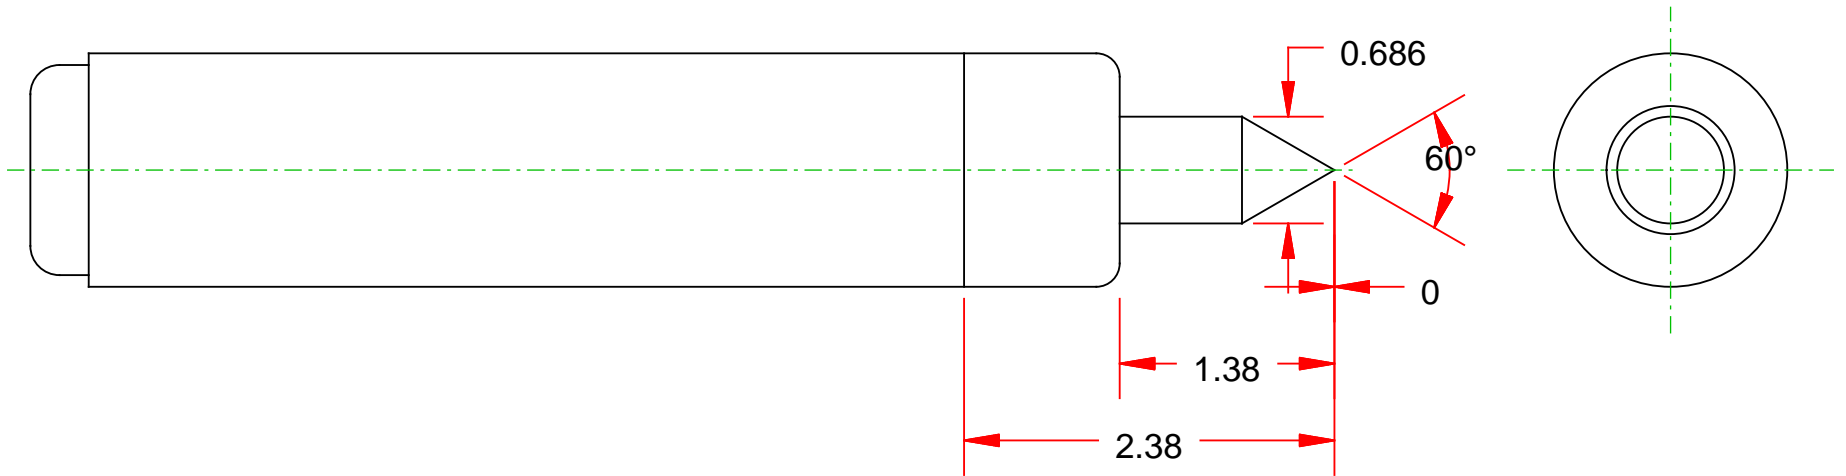

Compliments of Riten Industries

1-800-338-0027

PART NAME

Standard Spring Loaded Live Centers

PART NUMBER

17306