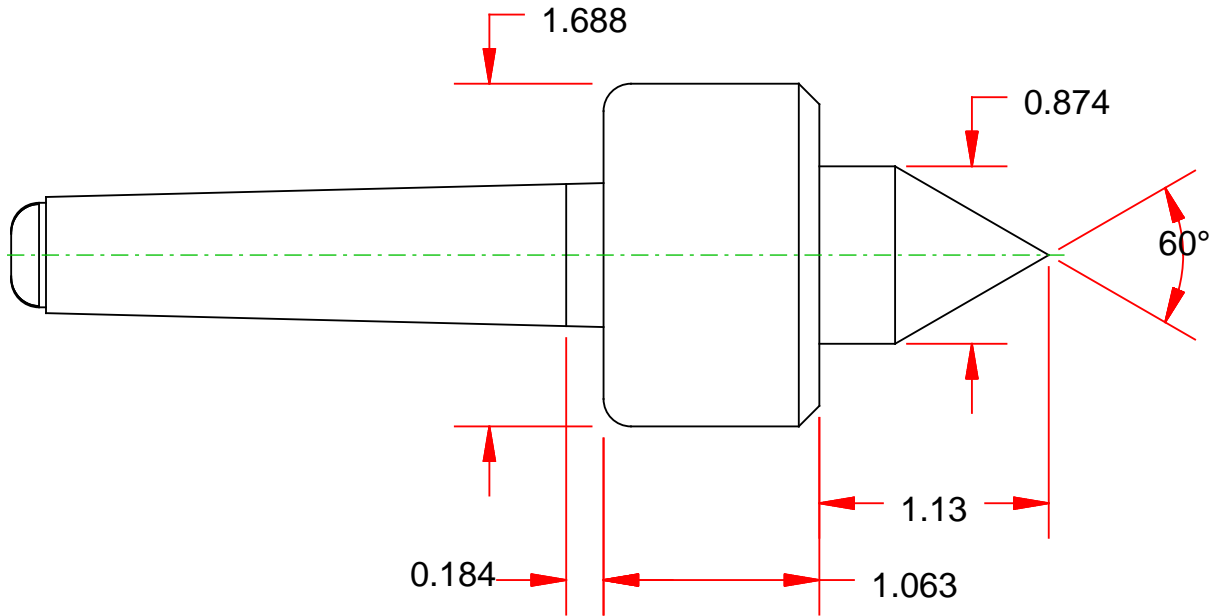

Compliments of Riten Industries

1-800-338-0027

PART NAME

Medium-Duty Super Accurate Live Centers

PART NUMBER

34102