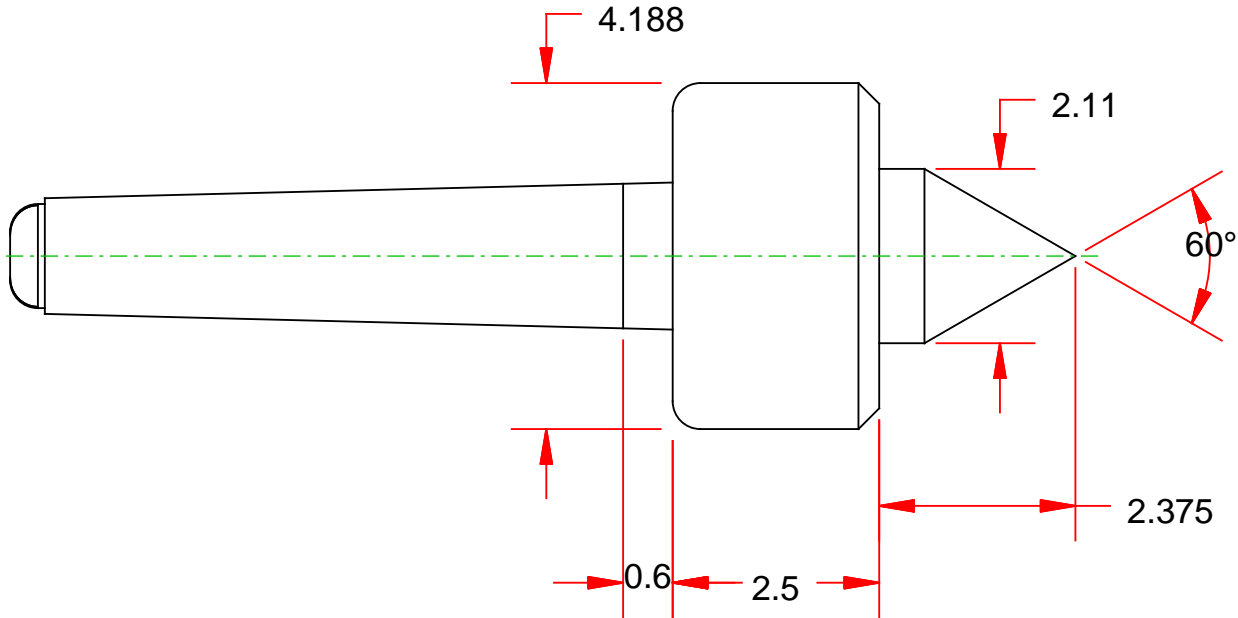

Compliments of Riten Industries

1-800-338-0027

PART NAME

Medium-Duty Super Accurate Live Centers

PART NUMBER

34214