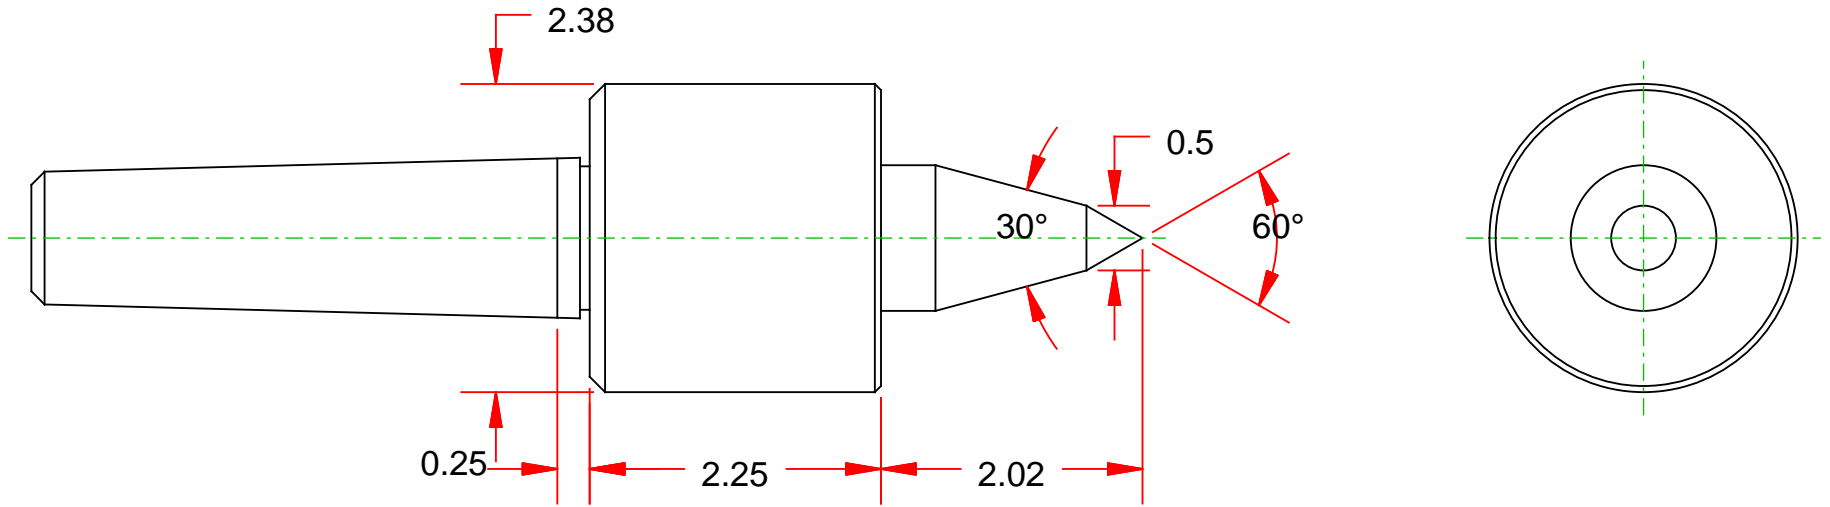

Compliments of Riten Industries

1-800-338-0027

PART NAME

Tracer Points

PART NUMBER

44904