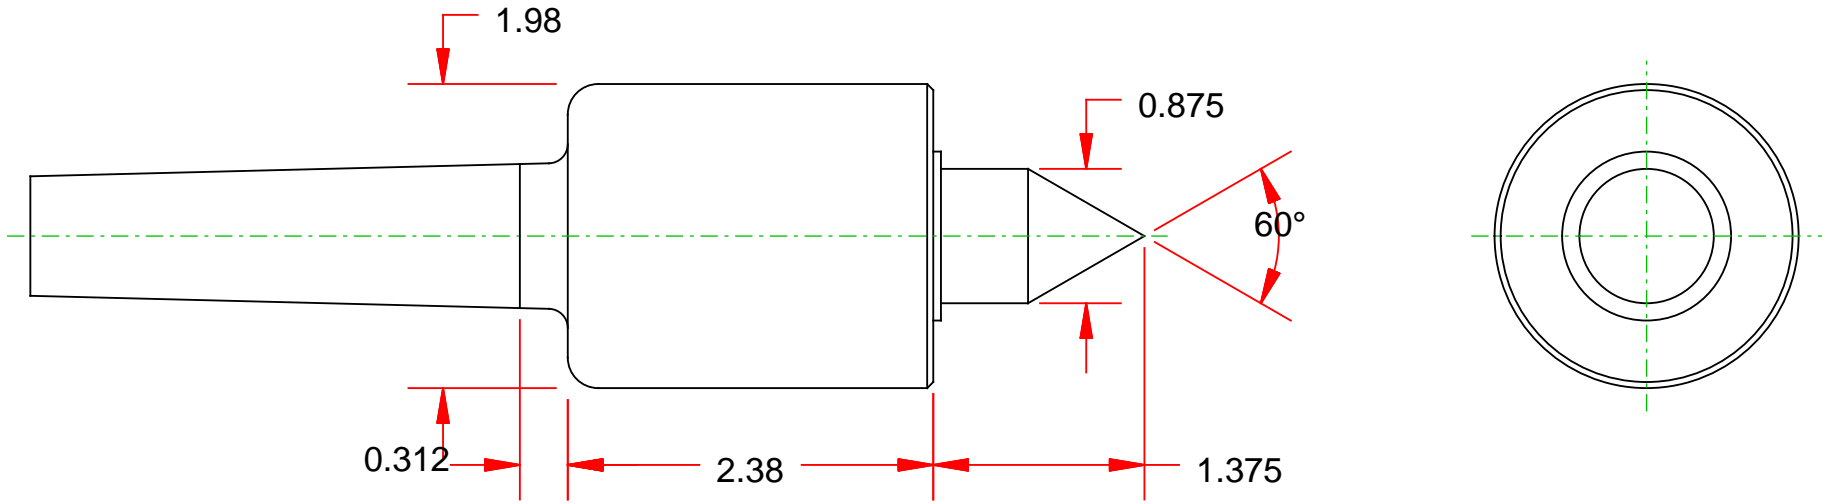

Compliments of Riten Industries

1-800-338-0027

PART NAME

Spline Rolling Live Centers

PART NUMBER

46103