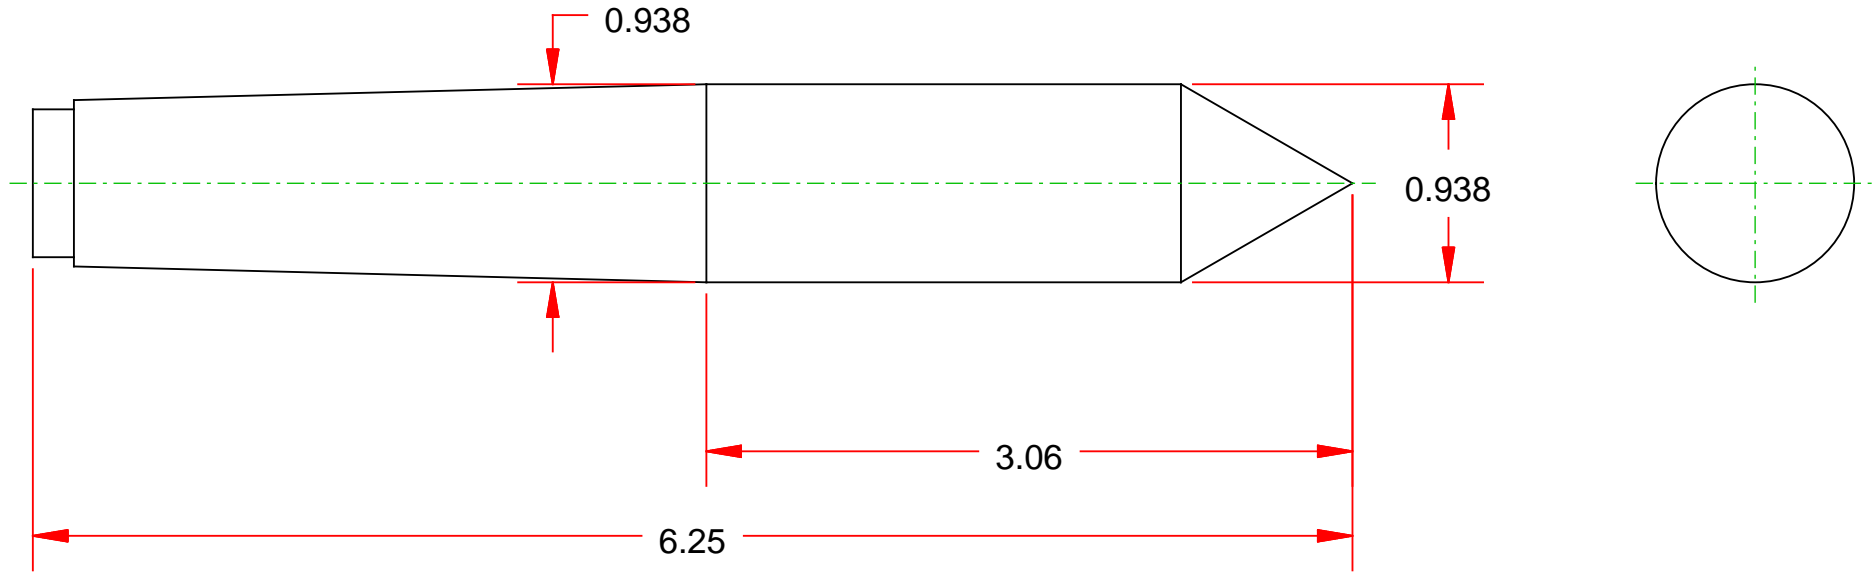

Compliments of Riten Industries

1-800-338-0027

PART NAME

Long Series Full Dead Centers

PART NUMBER

64503