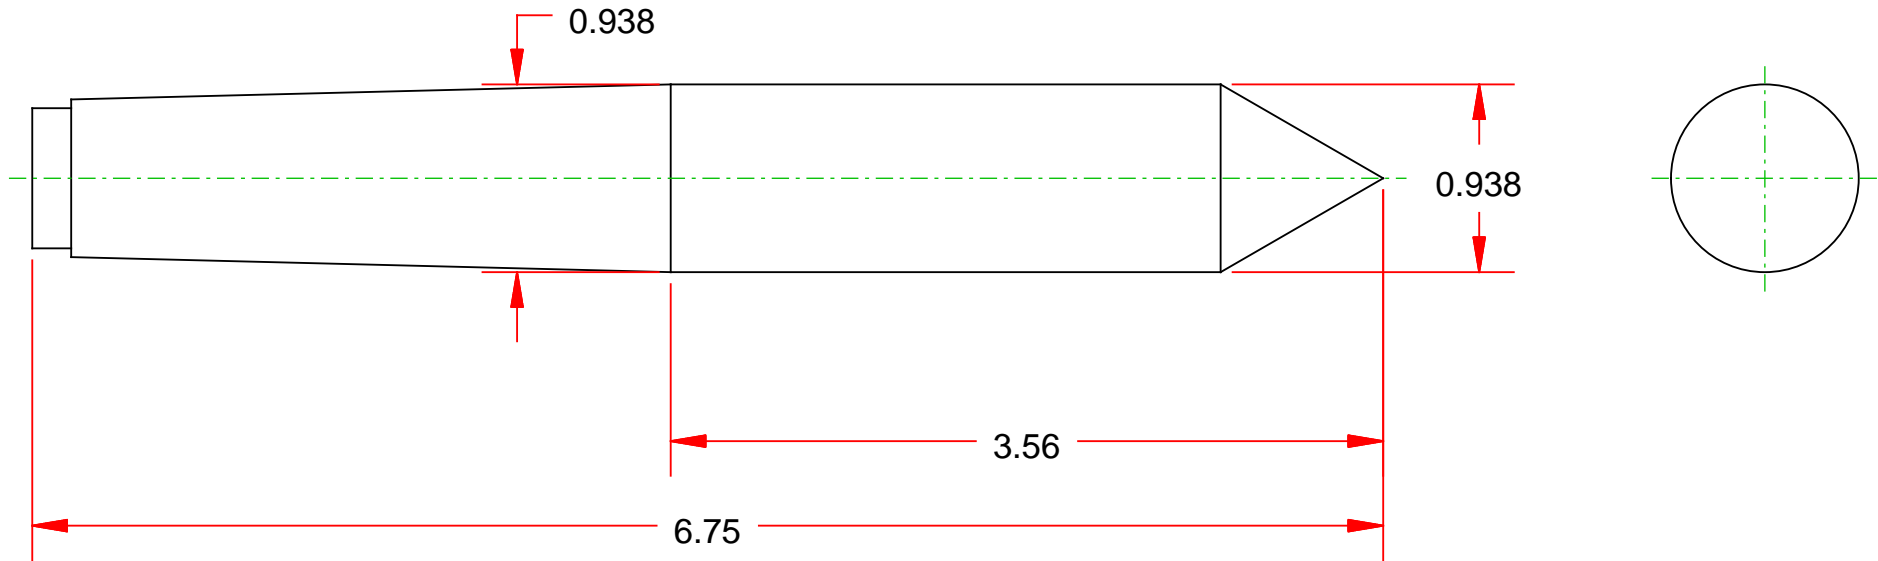

Compliments of Riten Industries

1-800-338-0027

PART NAME

Long Series Full Dead Centers

PART NUMBER

64603