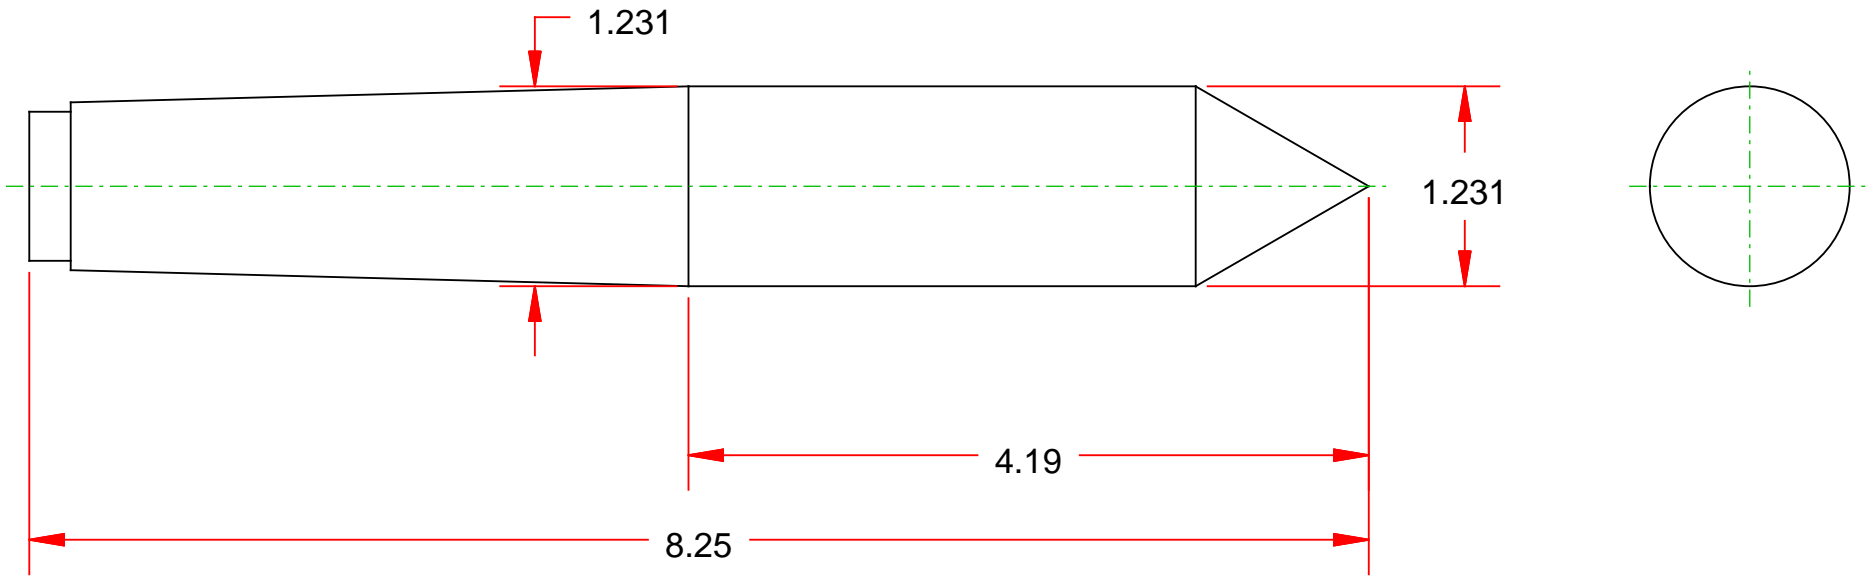

Compliments of Riten Industries

1-800-338-0027

PART NAME

Long Series Full Dead Centers

PART NUMBER

64604