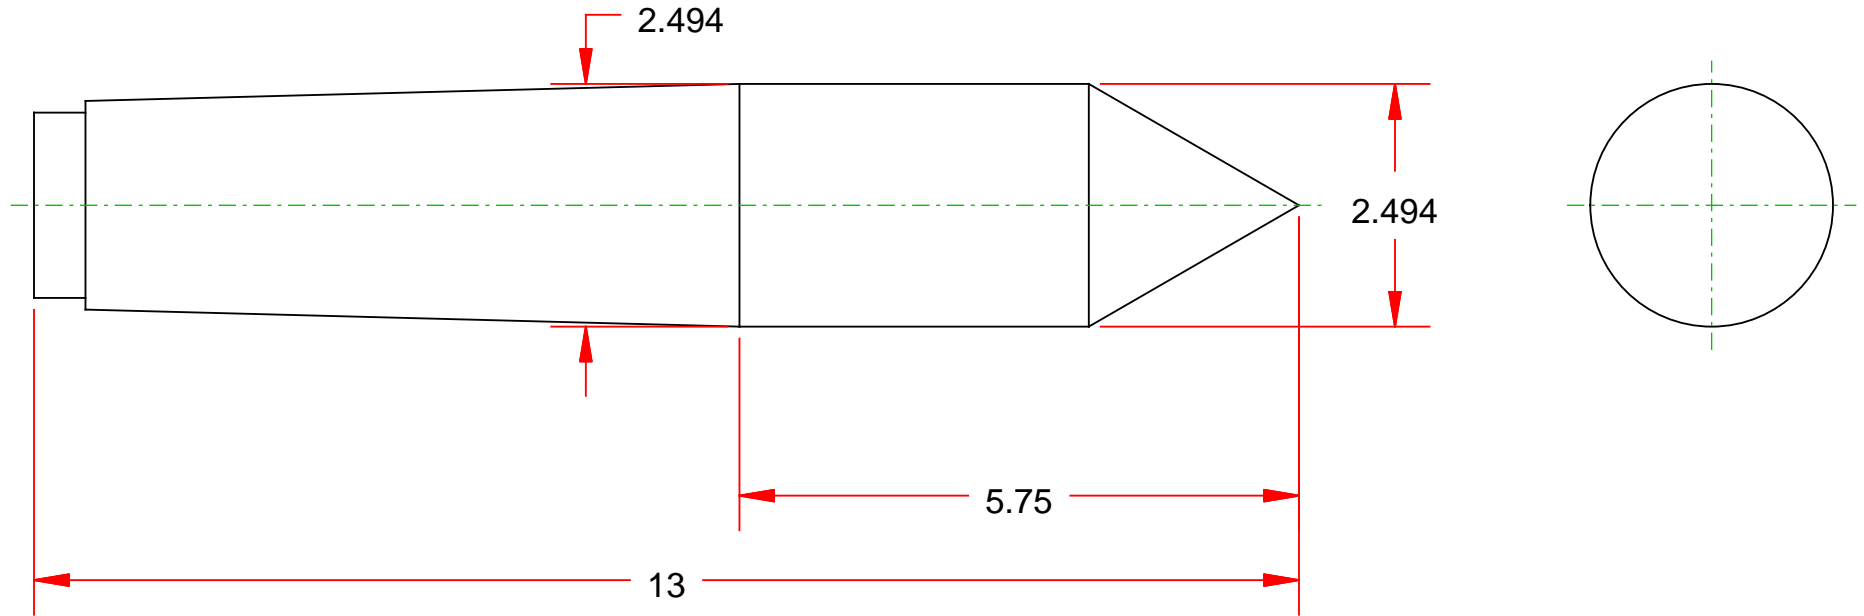

Compliments of Riten Industries

1-800-338-0027

PART NAME

Long Series Full Dead Centers

PART NUMBER

64606