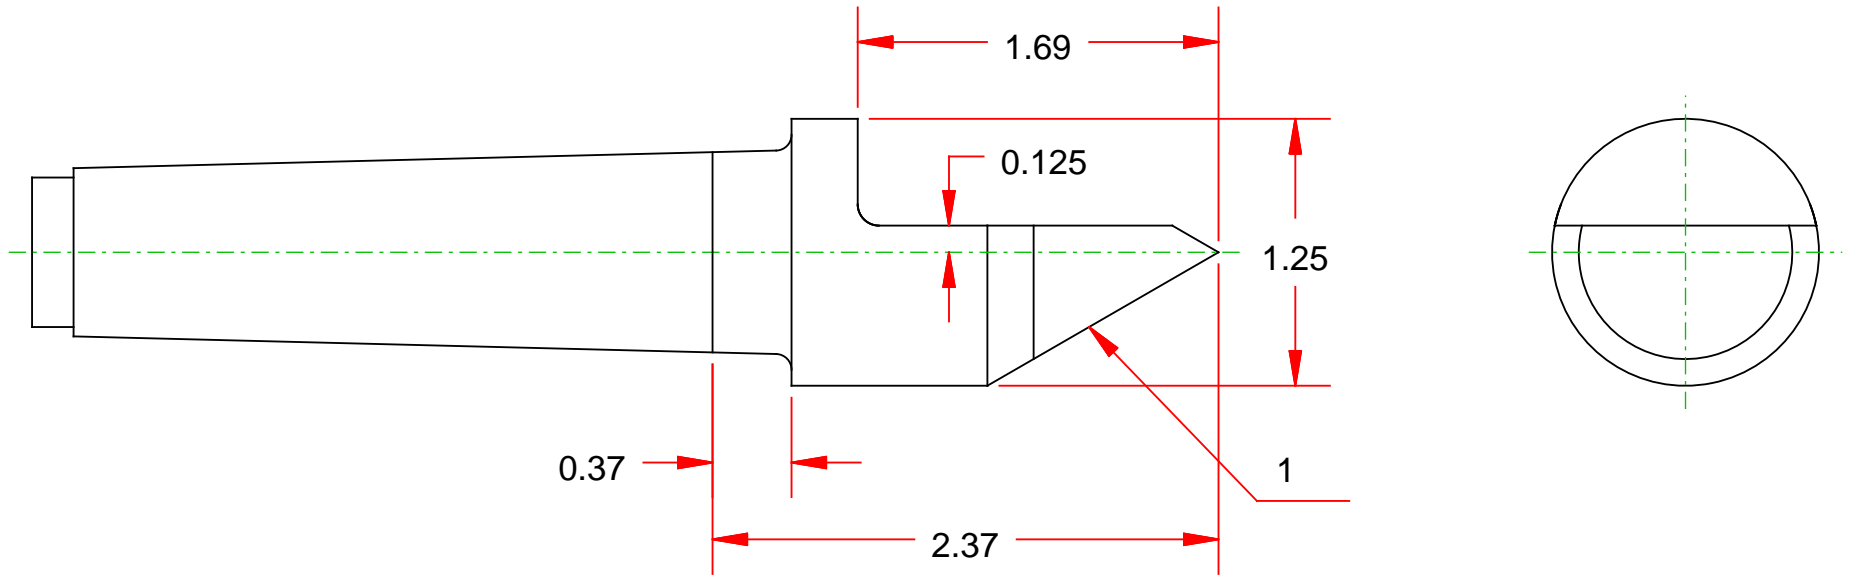

Compliments of Riten Industries

1-800-338-0027

PART NAME

Imperial Dead Centers

PART NUMBER

69503