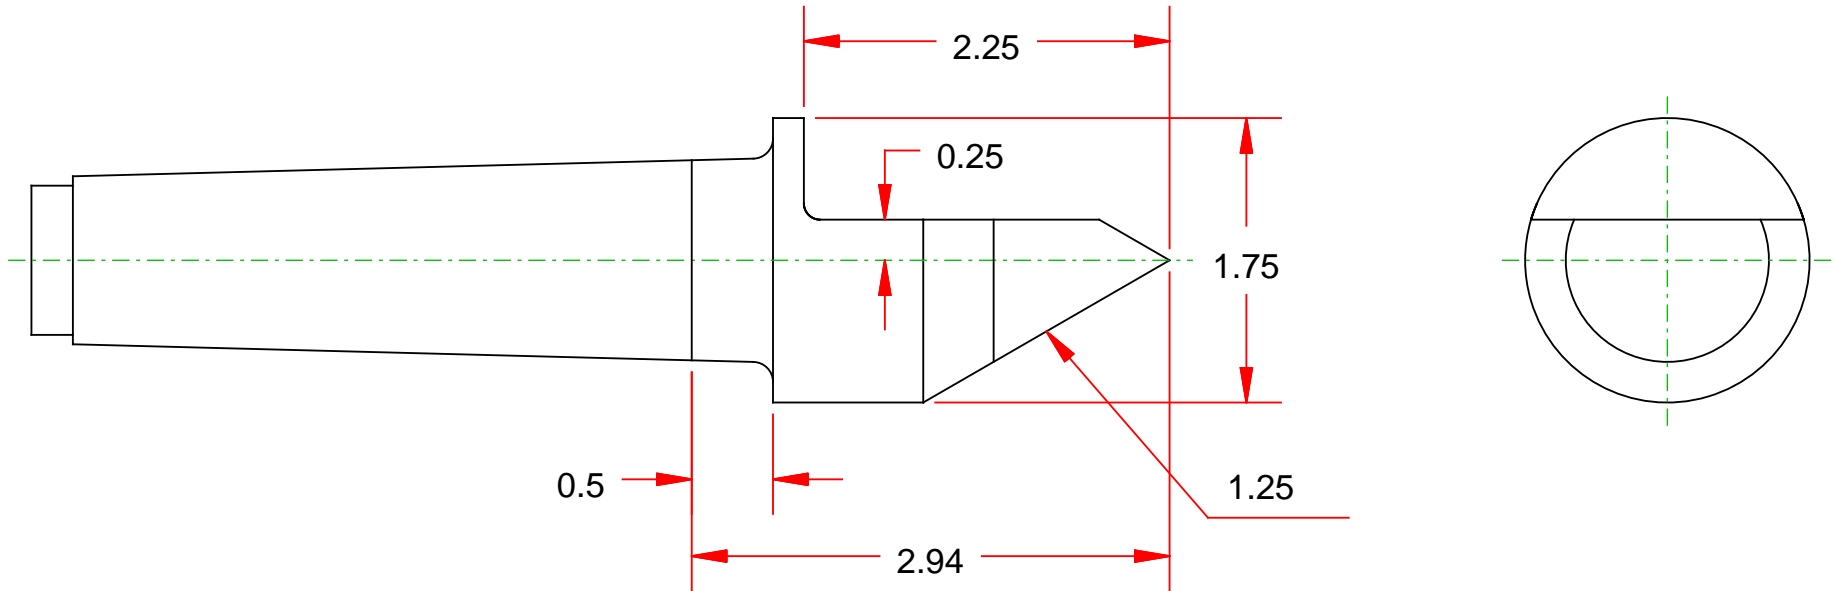

Compliments of Riten Industries

1-800-338-0027

PART NAME

Imperial Dead Centers

PART NUMBER

69504