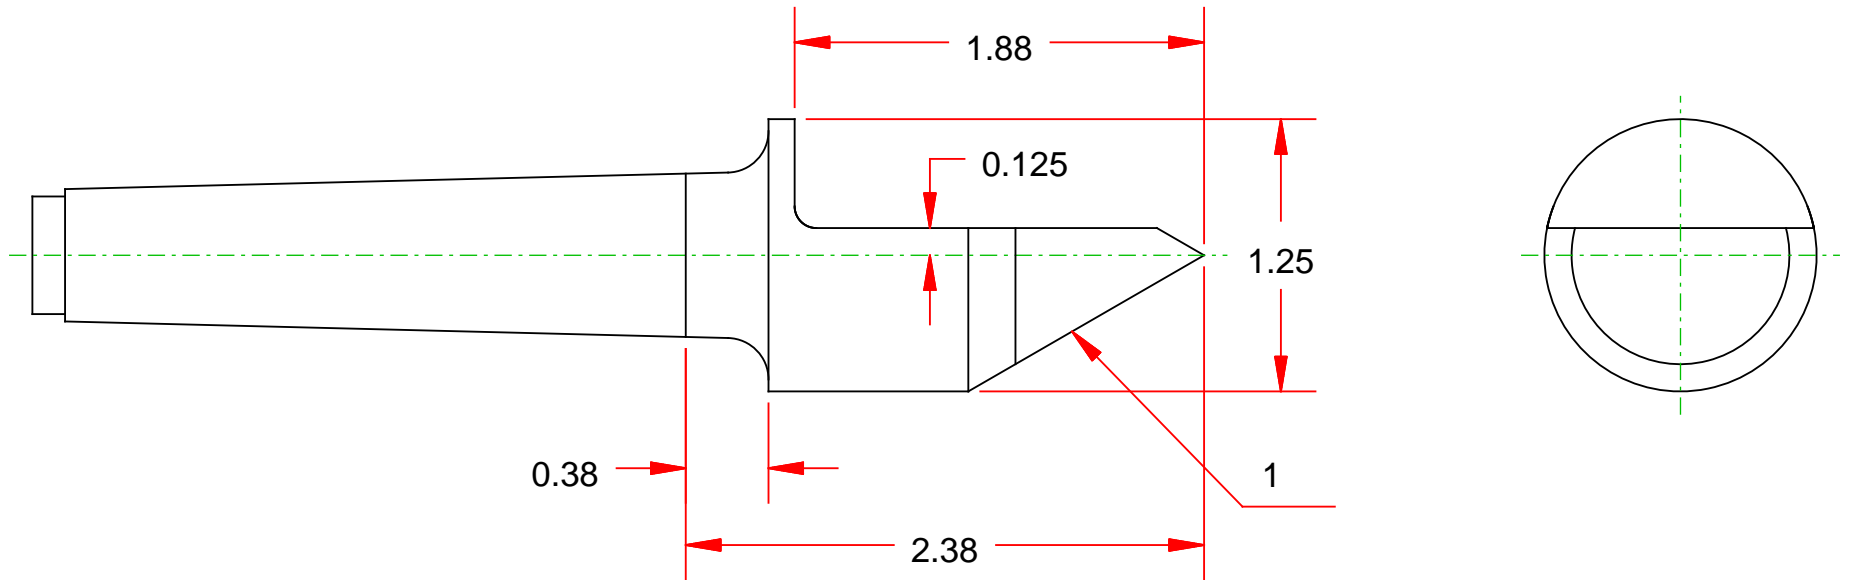

Compliments of Riten Industries

1-800-338-0027

PART NAME

Imperial Dead Centers

PART NUMBER

69606