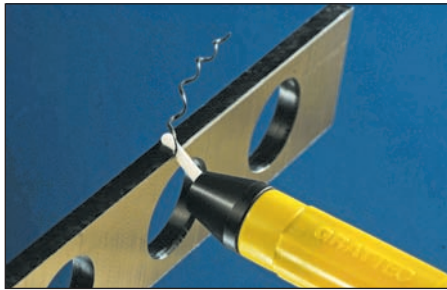

ROYAL DEBURRING TOOLS

Royal Ceramic Deburring Tools

Royal ceramic deburring tools offer outstanding performance in virtually all plastic and soft metal deburring applications. These solid ceramic blades and scrapers are **extremely durable, resulting in superior edge life** when compared with traditional blades. Try one today!

Royal Ceramic Scraper

- Self-lubricating fixed ceramic blade.
- Interchangeable blade has a very long life.
- Great for all materials: plastics, soft metals, hard metals, etc.

DESCRIPTION	PACKAGE OF	PART NUMBER	PRICE
Ceramic Scraper	1	22151	\$22.00
Replacement Ceramic Blade	1	22152	16.85
Ceramic Scraper Handle Only	1	22149	6.75

Royal Adjustable Mini Ceramic Scraper

NEW

- Self-lubricating ceramic blade.
- Ideal for surface cleaning, trimming, deburring, and parting line deflashing of almost all plastics.
- Long, thin profile provides access to difficult to reach areas.

Royal Rotating Ceramic Burr

- Interchangeable self-lubricating ceramic blade.
- Blade rotates like a traditional deburring tool.
- Will deburr holes, contours, and edges.
- Two blade styles available:
 - Model 65 – for soft abrasive plastics
 - Model 75 – for hard abrasive plastics.