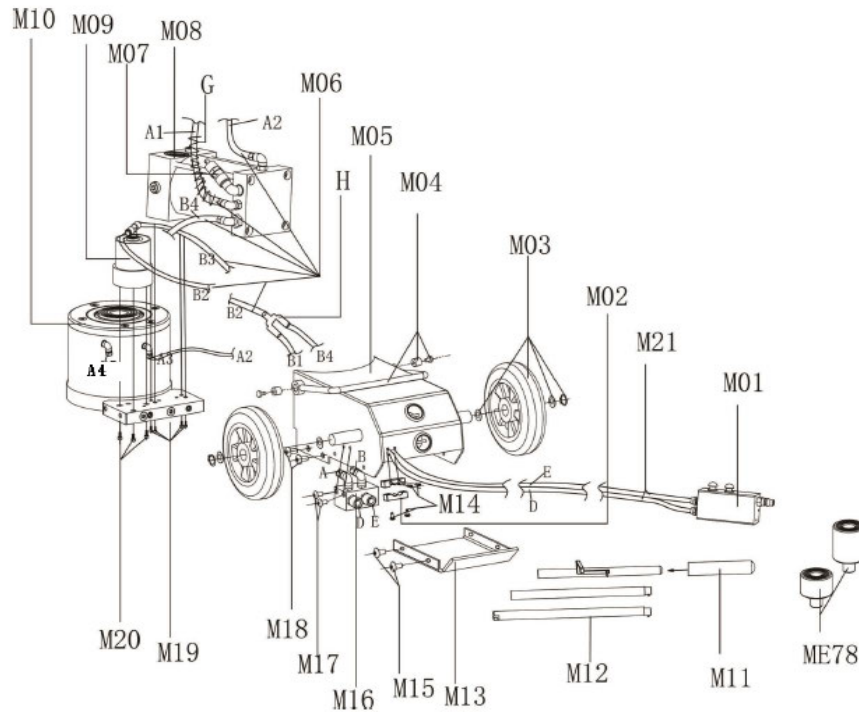

2 Stage 30/15 Ton Air Hydraulic Truck Jack - Super Heavy Duty

PROD NO. 030474
MOD NO. 730SHD

REF	PART NUMBER	DESCRIPTION	REF	PART NUMBER	DESCRIPTION
M01	PCN-730SHD-M01	SWITCH	M15	PCN-730SHD-M15	SCREWS
M02	PCN-730SHD-M02	TUBE CLAMP	M16	PCN-730SHD-M16	GAS CIRCUIT BLOCK
M03	PCN-730SHD-M03	WHEEL SET	M17	PCN-730SHD-M17	SCREWS
M04	PCN-730SHD-M04	LIFTING HANDLE SETS	M18	PCN-730SHD-M18	SCREWS
M05	PCN-730SHD-M05	TANK	M19	PCN-730SHD-M19	SCREWS
M06	PCN-730SHD-M06	TUBE	M20	PCN-730SHD-M20	SCREWS
M07	PCN-730SHD-M07	TIE IN	M21	PCN-730SHD-M21	AIR HOSE
M08	PCN-730SHD-M08	PUMP ASSY	G	PCN-730SHD-G	SPRING
M09	PCN-730SHD-M09	OIL DRAIN VALVE ASS	H	PCN-730SHD-H	TIE IN
M10	PCN-730SHD-M10	OIL CYLINDER ASSY	A3	PCN-730SHD-A3	TIE IN
M11	PCN-730SHD-M11	HANDLE GRIP	A4	PCN-730SHD-A4	TIE IN
M12	PCN-730SHD-M12	HANDLE	B1	PCN-730SHD-B1	AIR HOSE
M13	PCN-730SHD-M13	COVER BOARD	B4	PCN-730SHD-B4	AIR HOSE
M14	PCN-730SHD-M14	SCREWS	ME78	PCN-730SHD-ME78	ADAPTORS