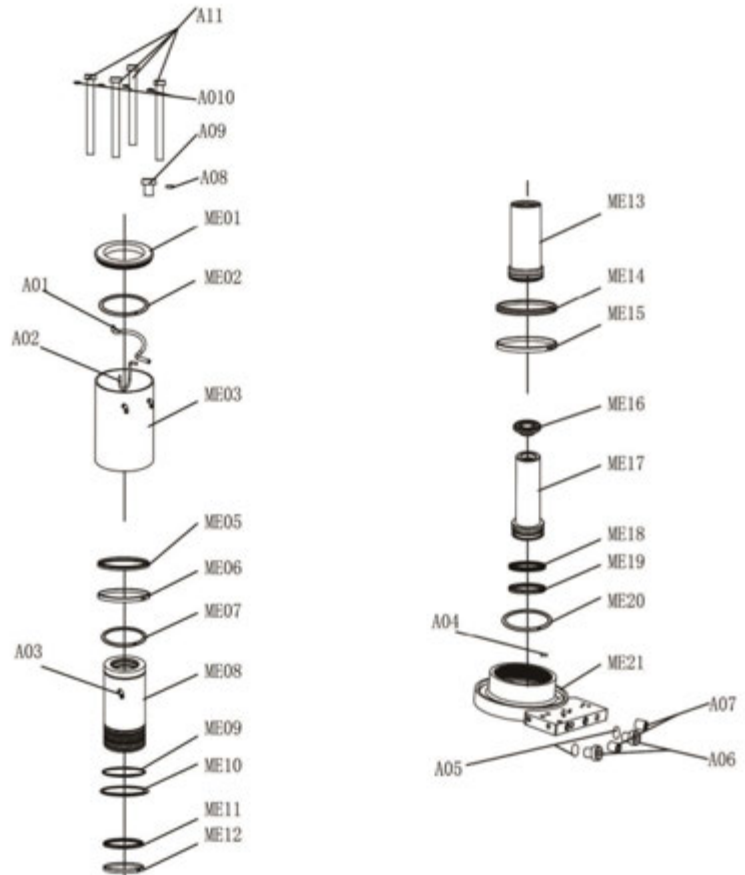

2 Stage 30/15 Ton Air Hydraulic Truck Jack - Super Heavy Duty

PROD NO. 030474
MOD NO. 730SHD

REF	PART NUMBER	DESCRIPTION	REF	PART NUMBER	DESCRIPTION
ME01	PCN-730SHD-ME01	COVER	ME17	PCN-730SHD-ME17	PISTON
ME02	PCN-730SHD-ME02	O RING	ME18	PCN-730SHD-ME18	XTP SEAL
ME03	PCN-730SHD-ME03	OIL TANK	ME19	PCN-730SHD-ME19	GUIDE RING
ME05	PCN-730SHD-ME05	DUSTPROOF RING	ME20	PCN-730SHD-ME20	O RING
ME06	PCN-730SHD-ME06	GUIDE RING	ME21	PCN-730SHD-ME21	BASE
ME07	PCN-730SHD-ME07	O RING	A01	PCN-730SHD-A01	AIR HOSE
ME08	PCN-730SHD-ME08	OUTER SLEEVE	A02	PCN-730SHD-A02	AIR HOSE
ME09	PCN-730SHD-ME09	O RING	A03	PCN-730SHD-A03	TIE IN
ME10	PCN-730SHD-ME10	LOCKING RING	A04	PCN-730SHD-A04	FILTER NET
ME11	PCN-730SHD-ME11	DUSTPROOF RING	A05	PCN-730SHD-A05	O RING
ME12	PCN-730SHD-ME12	GUIDE RING	A06	PCN-730SHD-A06	SCREW NUT
ME13	PCN-730SHD-ME13	INNER SLEEVE	A07	PCN-730SHD-A07	SCREW
ME14	PCN-730SHD-ME14	XTP SEAL	A08	PCN-730SHD-A08	O RING
ME15	PCN-730SHD-ME15	GUIDE RING	A09	PCN-730SHD-A09	SCREW NUT
ME16	PCN-730SHD-ME16	TOP COVER	A10	PCN-730SHD-A10	SPACER
XX	PCN-730SHD-CRPK	CYL REPAIR KIT	A11	PCN-730SHD-A11	SCREWS