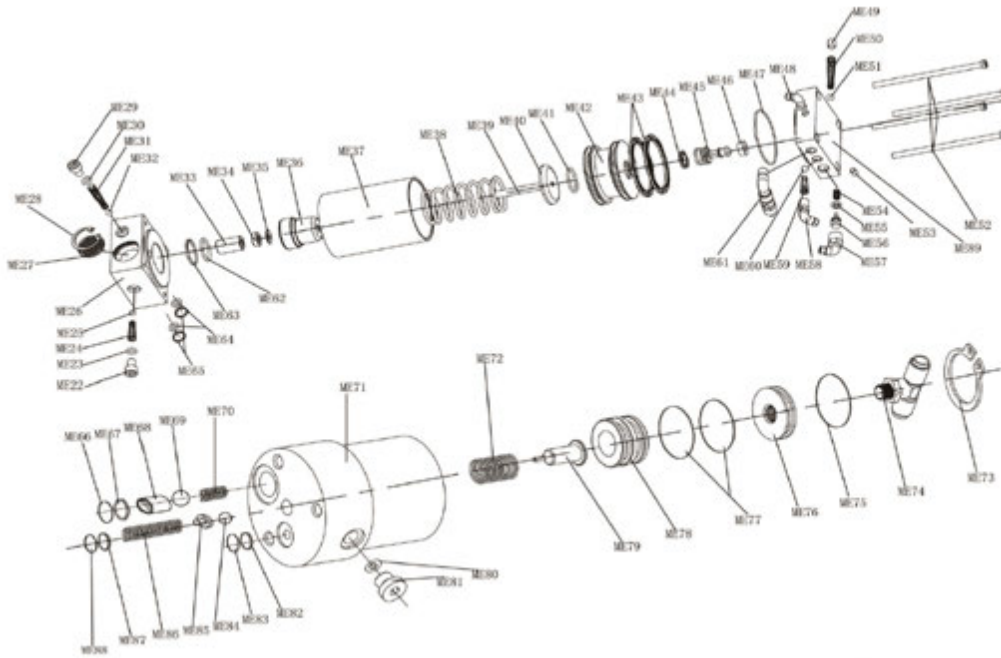

2 Stage 30/15 Ton Air Hydraulic Truck Jack - Super Heavy Duty

PROD NO. 030474
MOD NO. 730SHD

REF	PART NUMBER	DESCRIPTION	REF	PART NUMBER	DESCRIPTION
ME22	PCN-730SHD-ME22	SCREW NUT	ME56	PCN-730SHD-ME56	PISTON
ME23	PCN-730SHD-ME23	O RING	ME57	PCN-730SHD-ME57	TIE IN
ME24	PCN-730SHD-ME24	SPRING	ME58	PCN-730SHD-ME58	TIE IN
ME25	PCN-730SHD-ME25	STEEL BALL	ME59	PCN-730SHD-ME59	SPRING
ME26	PCN-730SHD-ME26	CHECK VALVE	ME60	PCN-730SHD-ME60	RUBBER BALL
ME27	PCN-730SHD-ME27	SILENCER PIECE	ME61	PCN-730SHD-ME61	TIE IN
ME28	PCN-730SHD-ME28	CLAMP	ME62	PCN-730SHD-ME62	O RING
ME29	PCN-730SHD-ME29	SCREW NUT	ME63	PCN-730SHD-ME63	LOCKING RING
ME30	PCN-730SHD-ME30	O RING	ME64	PCN-730SHD-ME64	O RING
ME31	PCN-730SHD-ME31	SPRING	ME65	PCN-730SHD-ME65	LOCKING RING
ME32	PCN-730SHD-ME32	STEEL BALL	ME66	PCN-730SHD-ME66	O RING
ME33	PCN-730SHD-ME33	GUILDE BUSHING	ME67	PCN-730SHD-ME67	LOCKING RING
ME34	PCN-730SHD-ME34	SPACER	NO.:	PCN-730SHD-NO.:	DESCRIPTION
ME35	PCN-730SHD-ME35	B3	ME68	PCN-730SHD-ME68	STEEL BALL BULKHEAD
ME36	PCN-730SHD-ME36	PLUNGER BUSHING	ME69	PCN-730SHD-ME69	STEEL BALL
ME37	PCN-730SHD-ME37	AIR CYLINDER	ME70	PCN-730SHD-ME70	SPRING
ME38	PCN-730SHD-ME38	SPRING	ME71	PCN-730SHD-ME71	OIL DRAIN VALVE
ME39	PCN-730SHD-ME39	PLUNGER ROD	ME72	PCN-730SHD-ME72	SPRING
ME40	PCN-730SHD-ME40	PLUNGER COVER	ME73	PCN-730SHD-ME73	CLAMP
ME41	PCN-730SHD-ME41	O RING	ME74	PCN-730SHD-ME74	TIE IN
ME42	PCN-730SHD-ME42	PISTON	ME75	PCN-730SHD-ME75	O RING
ME43	PCN-730SHD-ME43	PK SEALING	ME76	PCN-730SHD-ME76	END COVER
ME44	PCN-730SHD-ME44	OE SEALING	ME77	PCN-730SHD-ME77	O RING
ME45	PCN-730SHD-ME45	PISTON	ME78	PCN-730SHD-ME78	OIL DRAIN PISTON
ME46	PCN-730SHD-ME46	RUBBER CAP	ME79	PCN-730SHD-ME79	OIL DRAIN BOLT
ME47	PCN-730SHD-ME47	O RING	ME80	PCN-730SHD-ME80	O RING
ME48	PCN-730SHD-ME48	TIE IN	ME81	PCN-730SHD-ME81	SCREW NUT
ME49	PCN-730SHD-ME49	SCREW NUT	ME82	PCN-730SHD-ME82	LOCKING RING
ME50	PCN-730SHD-ME50	SPRING	ME83	PCN-730SHD-ME83	O RING
ME51	PCN-730SHD-ME51	RUBBER BALL	ME84	PCN-730SHD-ME84	STEEL BALL
ME52	PCN-730SHD-ME52	SCREW	ME85	PCN-730SHD-ME85	SCREW NUT
ME53	PCN-730SHD-ME53	SCREW NUT	ME86	PCN-730SHD-ME86	SPRING
ME54	PCN-730SHD-ME54	SPRING	ME87	PCN-730SHD-ME87	LOCKING RING
ME55	PCN-730SHD-ME55	O RING	ME88	PCN-730SHD-ME88	O RING
XX	PCN-730SHD-PORK	PUMP AND OIL DRAIN REPAIR KIT	ME89	PCN-730SHD-ME89	AIR INLET BASE