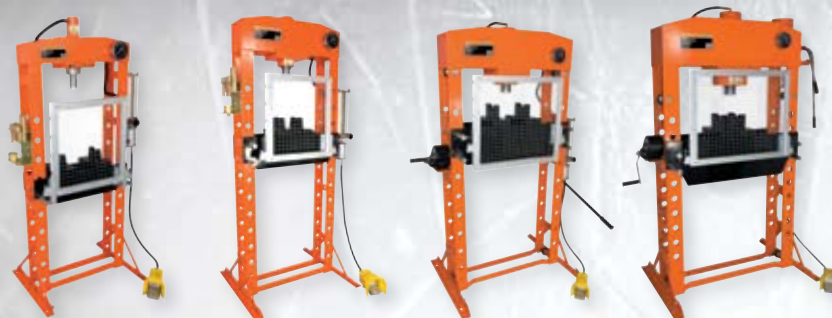

## 20, 30, 50, 75, 100 Ton Shop Press

- 032181 • SP20T-SHD**
- 032182 • SP30T-SHD**
- 032184 • SP50T-SHD**
- 032185 • SP75T-SHD**
- 032186 • SP100T-SHD**

### FEATURES:

- Welded frame for added strength
- Protective guard, combination V block and pressing adapter set included
- Press head moves from side to side for added pressing flexibility
- Liquid filled gauge accurately shows operator pressing force being applied
- Air pressure: 110 - 120psi
- HD Cable winch for raising and lowering press bed (50 and 75 Ton only)

PROD. NO.	MOD. NO.	PRESSING FORCE	RAM STROKE	HYDRAULIC SYSTEM PRESSURE	OVERALL SIZE	BED DEPTH	BED WIDTH	THROAT DEPTH	THROAT WIDTH	NET WEIGHT
<b>032181</b>	SP20T-SHD	20 Tons	7.5"	10,000psi	35" x 64"	7"	19.25"	5.75"	10.75"	128 kgs
<b>032182</b>	SP30T-SHD	30 Tons	5.9"	8,485psi	40" x 71"	7.25"	21.5"	6.5"	15"	165 kgs
<b>032184</b>	SP50T-SHD	50 Tons	7.75"	9,053psi	54" x 75"	10.125"	28.75"	7.25"	16.75"	300 kgs
<b>032185</b>	SP75T-SHD	75 Tons	9.75"	8,690psi	57" x 77"	10.875"	31.5"	8"	19.75"	472 kgs
<b>032186</b>	SP100T-SHD	100 Tons	11.8"	9,237psi	55" x 84"	13.5"	31"	9"	16.5"	671 kgs