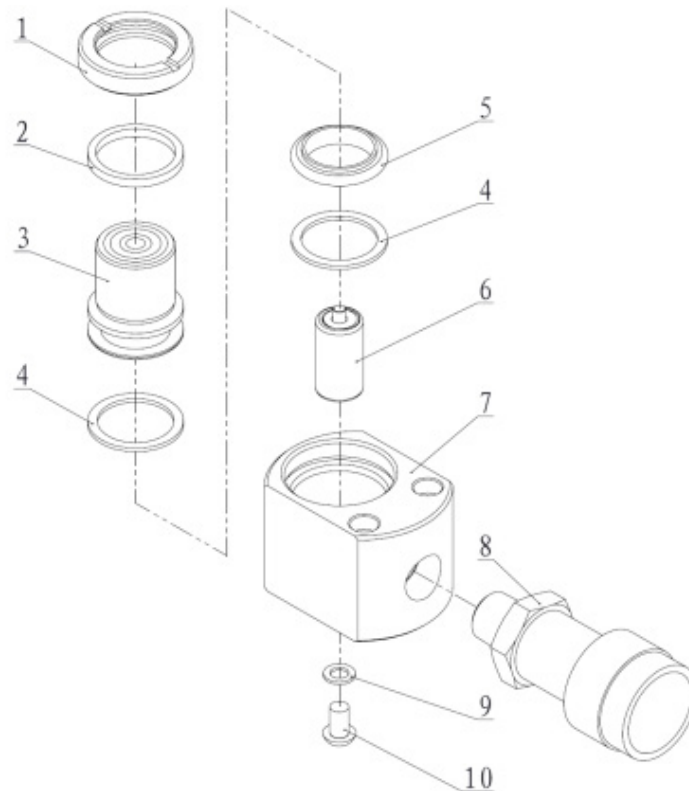

## SACL100 100T LH SINGLE ACTING CYL

PROD NO. 033063  
MOD NO. SACL100

REF	PART NUMBER	DESCRIPTION	REQ
1	PEP-SACL100-01	Guide Ring	1
2*	PEP-SACL100-02	Wiper Ring	1
3	PEP-SACL100-03	Piston Rod	1
4*	PEP-SACL100-04	Gasket	2
5*	PEP-SACL100-05	T-ring	1
6	PEP-SACL100-06	Spring Assembly	1
7	PEP-SACL100-07	Cylinder	1
8	PEP-SACL100-08	Coupler	1
9*	PEP-SACL100-09	Copper Washer	1
10	PEP-SACL100-10	Bolt	1

\* Items included in Repair Kit, Repair Kit order number: PEP-SACL100-RK